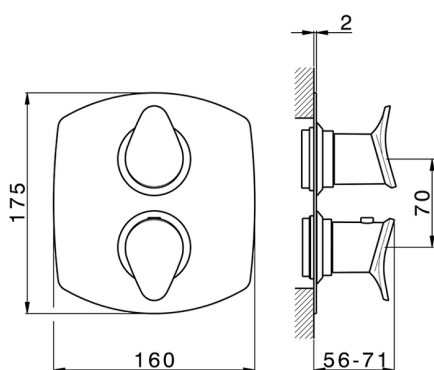

Exposed part for con.thermo.shower valve, 3-outlet HARLOCK_HC018200

MODEL **HC018200**

Exposed part for 3-outlet thermostatic mixer, with 3 outlet diverter, without concealed part, for item ZB018200

AVAILABLE FINISHINGS

-  **21** 21 Chrome
-  **2P** 2P Rose Gold
-  **2Q** 2Q Black Titanium
-  **40** 40 Matt Black
-  **4Q** 4Q Matt White
-  **6T** 6T Chrome/Matt Black

CHARACTERISTICS

Installation **Concealed**
 Required concealed parts **ZB018200**

Concealed **1**

Piastra/Plate/Plaque/Platte/Placa

2-3mm: XX 25-40 YY 76-91

10 mm: XX 16-31 YY 65-80

DeviaStop

The Huber Devia Stop technology allows to adjust the water flow and to direct it to the selected output point (overhead soaker, hand shower, etc).