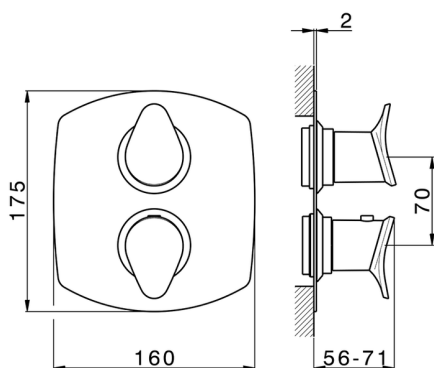

Exposed part for con.thermo.shower valve, 3-outlet HARLOCK_HC018200

MODEL **HC018200**

Exposed part for 3-outlet thermostatic mixer, with 3 outlet diverter, without concealed part, for item ZB018200

AVAILABLE FINISHINGS

-  **21** 21 Chrome
-  **2P** 2P Rose Gold
-  **2Q** 2Q Black Titanium
-  **40** 40 Matt Black
-  **4Q** 4Q Matt White
-  **6T** 6T Chrome/Matt Black

CHARACTERISTICS

Installation **Concealed**
 Required concealed parts **ZB018200**

Piastra/Plate/Plaque/Platte/Placa
 2-3mm: XX 25-40 YY 76-91
 10 mm: XX 16-31 YY 65-80

DeviaStop

The Huber Devia Stop technology allows to adjust the water flow and to direct it to the selected output point (overhead soaker, hand shower, etc).