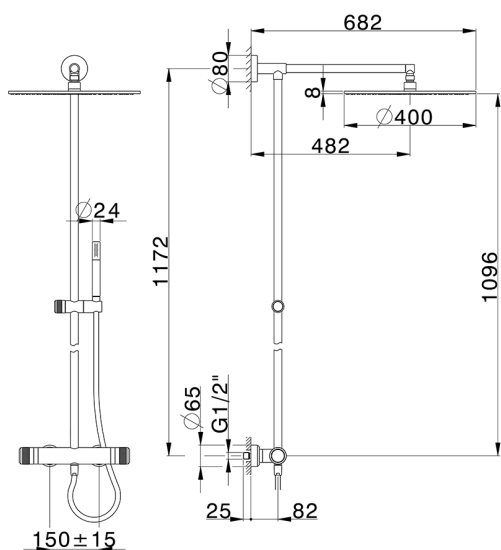

2-function Thermostatic shower set CHRONOS_CRC78030

MODEL **CRC78030**

2-function Thermostatic shower set, 2-outlet devia stop, not adjustable column, sliding handshower holder, Brass D.24mm minimalistic one spray handshower, D.400 mm 8 mm Brass thick round showerhead, 150 cm SUPREME smooth flexible hose

AVAILABLE FINISHINGS

-  **21** 21 Chrome
-  **2F** 2F Brushed Nickel
-  **2Q** 2Q Black Titanium

CHARACTERISTICS

Cartridge Spare Parts **22.04A.AR - ZZ97279004**

Argo 2 (long filter) Thermostatic Valve

DeviaStop

The Huber Devia Stop technology allows to adjust the water flow and to direct it to the selected output point (overhead soaker, hand shower, etc).

SafeTouch

The Huber SafeTouch system maintains the mixer body cool to the touch during operation.