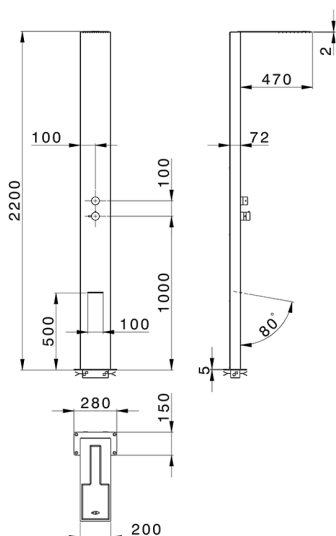

Free Standing Single Lever Shower Column COLUMNS_ZS105020

MODEL **ZS105020**

Free Standing Single Lever Shower Column, 2-outlet diverter, for Indoor/Outdoor use, 200x470 thick 2mm Inox rectangular showerhead, with patented safety valve, rain, waterfall functions, Inox AISI 316L

AVAILABLE FINISHINGS

D1 D1 Brushed Inox

CHARACTERISTICS

Cartridge Spare Parts **ZZ99751000**

35 mm Cartridge

2026-06-10