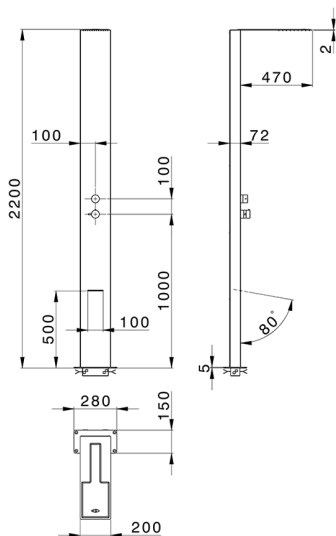

Free Standing Single Lever Shower Column COLUMNS_ZS105020

MODEL **ZS105020**

Free Standing Single Lever Shower Column, 2-outlet diverter, for Indoor/Outdoor use, 200x470 thick 2mm Inox rectangular showerhead, with patented safety valve, rain, waterfall functions, Inox AISI 316L

AVAILABLE FINISHINGS

D1 D1 Brushed Inox

CHARACTERISTICS

Cartridge Spare Parts **ZZ99751000**

35 mm Cartridge

2026-04-05