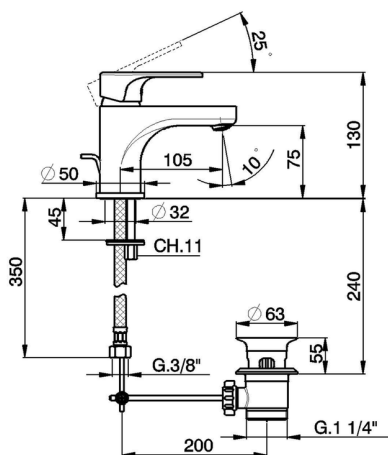

Single lever washbasin mixer EnergySave H3_AH000515

MODEL **AH000515**

Single lever washbasin mixer EnergySave, with 1"1/4 automatic pop up waste, G.3/8" stainless steel flexible hoses

AVAILABLE FINISHINGS

-  **21** 21 Chrome
-  **2F** 2F Brushed Nickel
-  **40** 40 Matt Black

CHARACTERISTICS

Cartridge Spare Parts **ZZ96800000**

35 mm Cartridge

EcoStop

EcoStop feature limits water flow to approximately 50% of maximum output with one point of resistance on setting. Push slightly past the middle stop only when full water output is required. This will save water up to 50%.