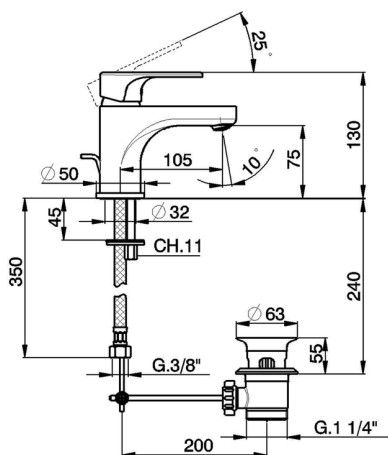

## Single lever washbasin mixer EnergySave H3\_AH000515

MODEL **AH000515**

Single lever washbasin mixer EnergySave, with 1"1/4 automatic pop up waste, G.3/8" stainless steel flexible hoses

### CHARACTERISTICS

Cartridge Spare Parts **ZZ96800000**

**35 mm Cartridge**