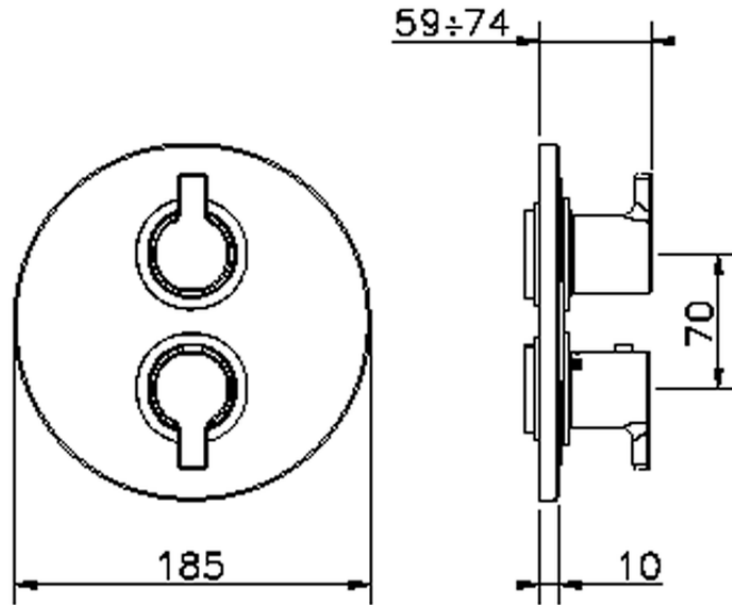

Exposed part for 3-outlet con.thermo.shower valve THERMO_H2018200

H2018200

<https://en.huberitalia.com/exposed-part-for-3-outlet-con-thermo-shower-valve-thermo-h2018200>

Piastra/Plate/Plaque/Platte/Placa

2-3mm: XX 25-40 YY 76-91

10 mm: XX 16-31 YY 65-80

ZB018201

<https://en.huberitalia.com/3-outlet-concealed-thermostatic-shower-valve-concealed-zb018201>

2026-06-25