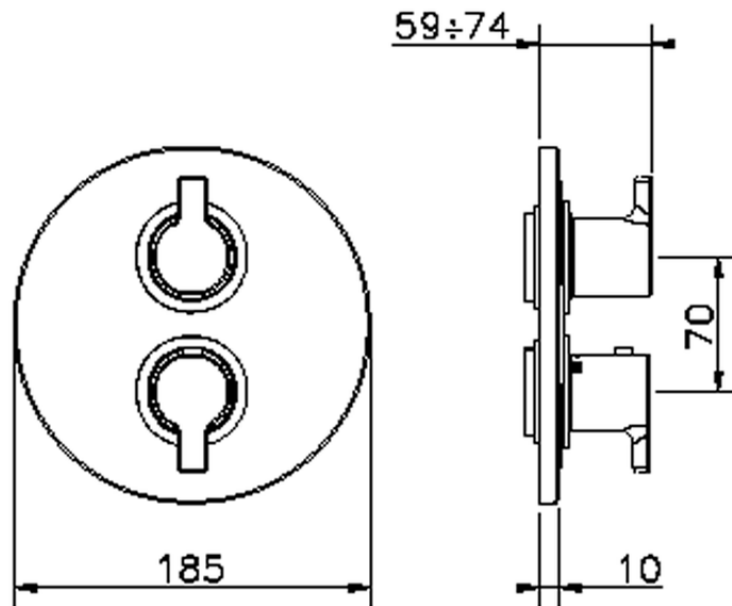

## Exposed part for 3-outlet con.thermo.shower valve THERMO\_H2018200

H2018200

<https://en.huberitalia.com/exposed-part-for-3-outlet-con-thermo-shower-valve-thermo-h2018200>

Piastra/Plate/Plaque/Platte/Placa

2-3mm: XX 25-40 YY 76-91

10 mm: XX 16-31 YY 65-80

ZB018201

<https://en.huberitalia.com/3-outlet-concealed-thermostatic-shower-valve-concealed-zb018201>

2026-04-29