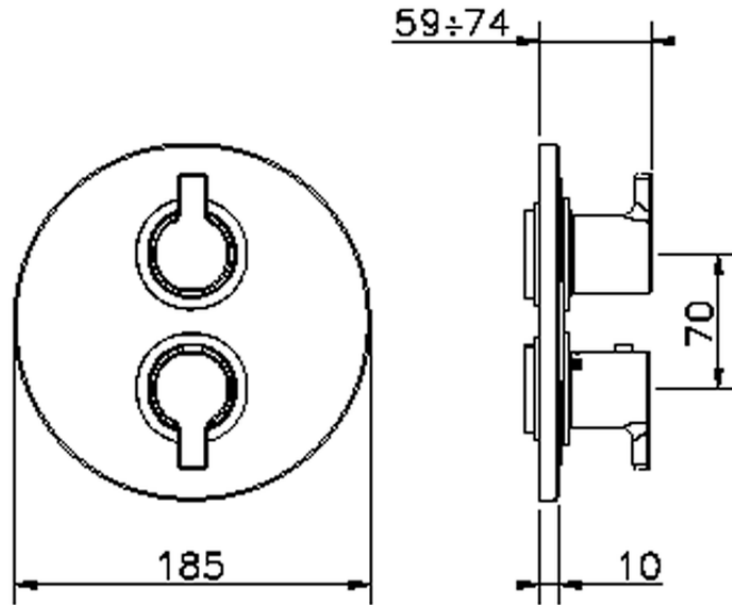

Exposed part for 3-outlet con.thermo.shower valve THERMO_H2018200

H2018200

<https://en.huberitalia.com/exposed-part-for-3-outlet-con-thermo-shower-valve-thermo-h2018200>

Piastra/Plate/Plaque/Platte/Placa

2-3mm: XX 25-40 YY 76-91

10 mm: XX 16-31 YY 65-80

ZB018201

<https://en.huberitalia.com/3-outlet-concealed-thermostatic-shower-valve-concealed-zb018201>

2026-04-06