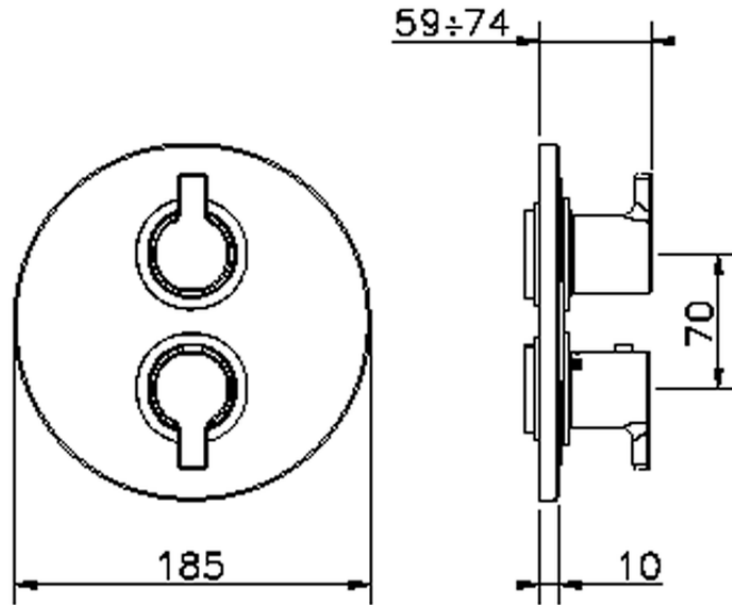

Exposed part for 3-outlet con.thermo.shower valve THERMO_H2018200

H2018200

<https://en.huberitalia.com/exposed-part-for-3-outlet-con-thermo-shower-valve-thermo-h2018200>

Piastra/Plate/Plaque/Platte/Placa

2-3mm: XX 25-40 YY 76-91

10 mm: XX 16-31 YY 65-80

ZB018201

<https://en.huberitalia.com/3-outlet-concealed-thermostatic-shower-valve-concealed-zb018201>

2026-04-08