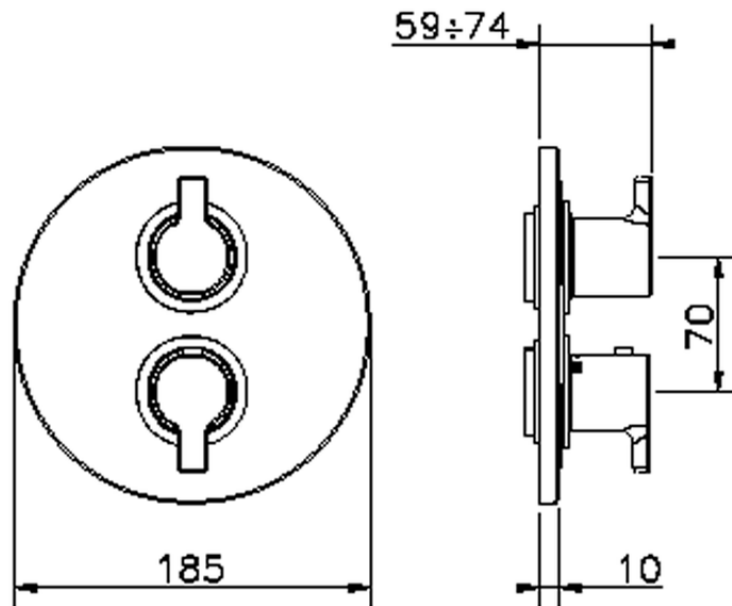

Exposed part for 3-outlet con.thermo.shower valve THERMO_H2018200

H2018200

<https://en.huberitalia.com/exposed-part-for-3-outlet-con-thermo-shower-valve-thermo-h2018200>

Piastra/Plate/Plaque/Platte/Placa

2-3mm: XX 25-40 YY 76-91

10 mm: XX 16-31 YY 65-80

ZB018201

<https://en.huberitalia.com/3-outlet-concealed-thermostatic-shower-valve-concealed-zb018201>

2026-05-25