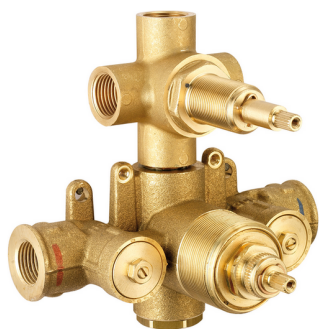

## Exposed part for 3-outlet con.thermo.shower valve THERMO\_H2018200

MODEL **H2018200**

Exposed part for 3-outlet thermostatic mixer, with 3 outlet diverter, without concealed part, for item ZB018201

### Thermostatic

The Huber thermostatic is your personal water manager, helping you to handle, control and save water and energy.

## 3-outlet Concealed thermostatic shower valve CONCEALED\_ZB018201

MODEL **ZB018201**

3-Outlet Concealed thermostatic mixer, with 3-outlet diverter, without trim kit

AVAILABLE FINISHINGS

CHARACTERISTICS

Installation	<b>Concealed</b>
Cartridge Spare Parts	<b>24.04A.PP</b>
<b>8x20 Plus P Thermostatic Valve</b>	
Concealed	<b>1</b>

### DeviaStop

The Huber Devia Stop technology allows to adjust the water flow and to direct it to the selected output point (overhead soaker, hand shower, etc).