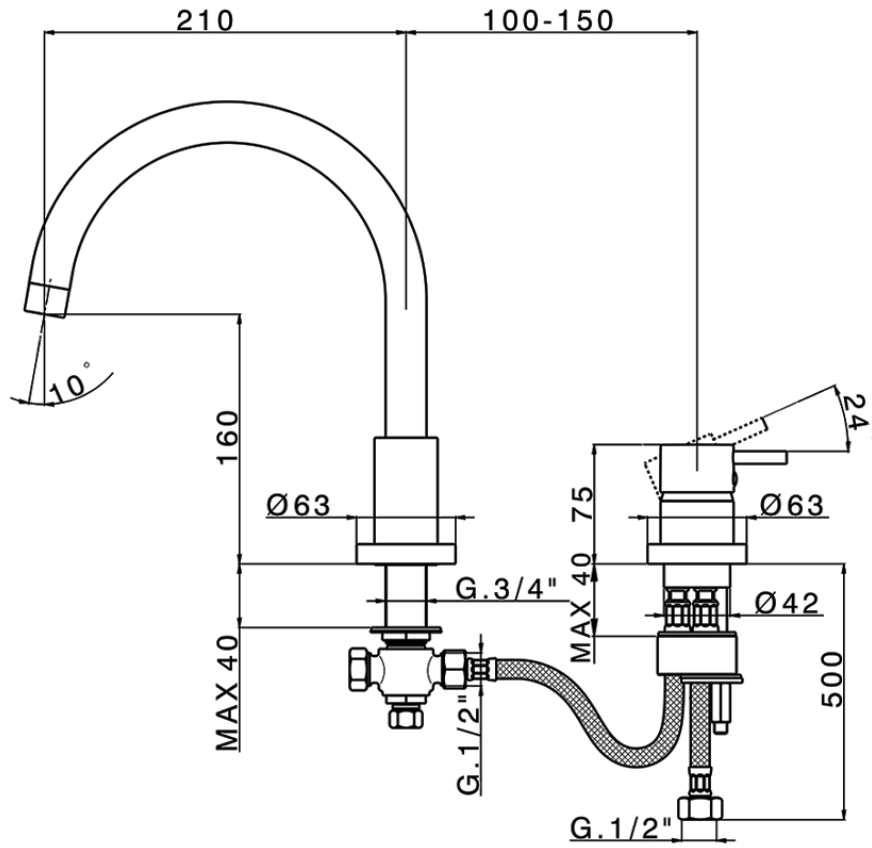

2-Hole deck mounted single lever bath mixer NUOVA KIRUNA_K2001250

K2001250

<https://en.huberitalia.com/2-hole-deck-mounted-single-lever-bath-mixer-nuova-kiruna-k2001250>

2024-09-20