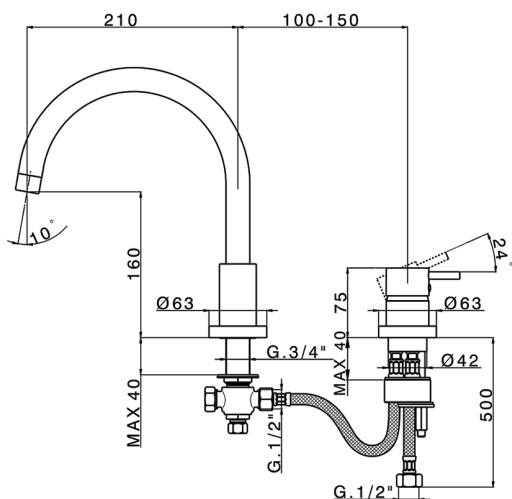

2-Hole deck mounted single lever bath mixer NUOVA KIRUNA_K2001250

MODEL **K2001250**

2-Hole deck mounted single lever bath mixer

AVAILABLE FINISHINGS

-  **21** 21 Chrome
-  **26** 26 Old Copper
-  **2F** 2F Brushed Nickel
-  **2W** 2W Brushed Gold
-  **40** 40 Matt Black
-  **4Q** 4Q Matt White

CHARACTERISTICS

Cartridge Spare Parts **ZZ93196000**

38 mm Cartridge

2024-09-20