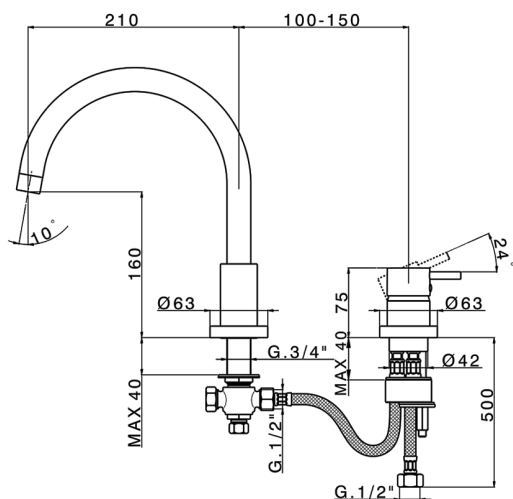

2-Hole deck mounted single lever bath mixer NUOVA KIRUNA_K2001250

MODEL **K2001250**

2-Hole deck mounted single lever bath mixer

AVAILABLE FINISHINGS

-  **21** 21 Chrome
-  **26** 26 Old Copper
-  **2F** 2F Brushed Nickel
-  **2W** 2W Brushed Gold
-  **40** 40 Matt Black
-  **4Q** 4Q Matt White

CHARACTERISTICS

Cartridge Spare Parts **ZZ93196000**

38 mm Cartridge

2024-09-19