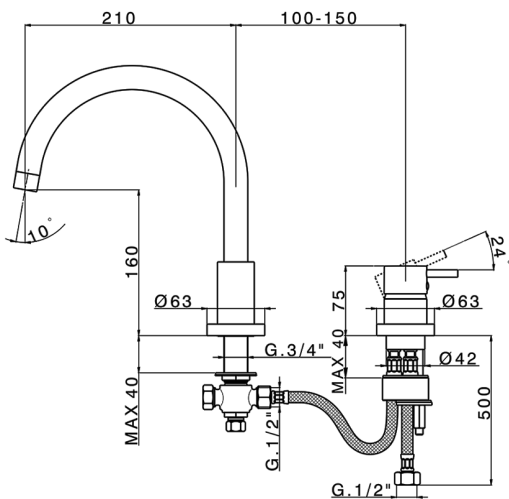

## 2-Hole deck mounted single lever bath mixer NUOVA KIRUNA\_K2001250

MODEL **K2001250**

2-Hole deck mounted single lever bath mixer

### CHARACTERISTICS

Cartridge Spare Parts **ZZ93196000**

**38 mm Cartridge**

2024-09-19