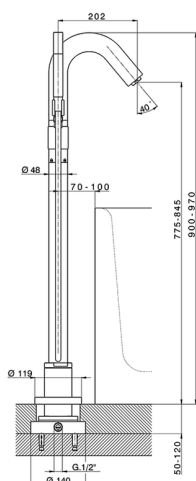

## Free standing single lever bath mixer CHRONOS\_CR004202

MODEL **CR004202**

Free standing single lever bath mixer, handshower holder on column, Brass D.24mm minimalistic one spray handshower, concealed part included, 150 cm smooth SILVERFLEX Flexible Hose

### CHARACTERISTICS

Cartridge Spare Parts **ZZ93196000**

**38 mm Cartridge**

2026-06-10