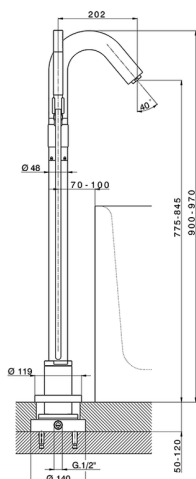

Free standing single lever bath mixer CHRONOS_CR004202

MODEL **CR004202**

Free standing single lever bath mixer, handshower holder on column, Brass D.24mm minimalistic one spray handshower, concealed part included, 150 cm smooth SILVERFLEX Flexible Hose

AVAILABLE FINISHINGS

-  **21** 21 Chrome
-  **2F** 2F Brushed Nickel
-  **2Q** 2Q Black Titanium

CHARACTERISTICS

Cartridge Spare Parts **ZZ93196000**

38 mm Cartridge

2026-06-26