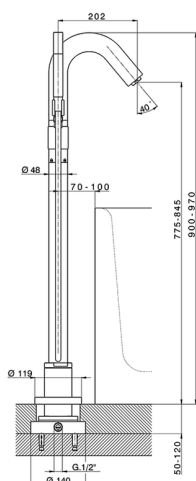

Free standing single lever bath mixer CHRONOS_CR004202

MODEL **CR004202**

Free standing single lever bath mixer, handshower holder on column, Brass D.24mm minimalistic one spray handshower, concealed part included, 150 cm smooth SILVERFLEX Flexible Hose

AVAILABLE FINISHINGS

-  **21** 21 Chrome
-  **2F** 2F Brushed Nickel
-  **2Q** 2Q Black Titanium

CHARACTERISTICS

Cartridge Spare Parts **ZZ93196000**

38 mm Cartridge

2026-05-17