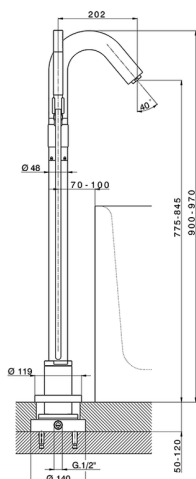

Free standing single lever bath mixer CHRONOS_CR004202

MODEL **CR004202**

Free standing single lever bath mixer, handshower holder on column, Brass D.24mm minimalistic one spray handshower, concealed part included, 150 cm smooth SILVERFLEX Flexible Hose

AVAILABLE FINISHINGS

-  **21** 21 Chrome
-  **2F** 2F Brushed Nickel
-  **2Q** 2Q Black Titanium

CHARACTERISTICS

Cartridge Spare Parts **ZZ93196000**

38 mm Cartridge

2026-06-06