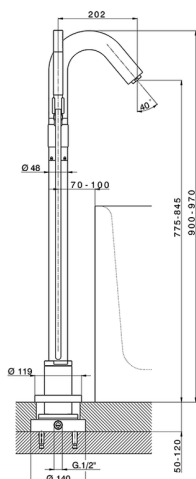

Free standing single lever bath mixer CHRONOS_CR004202

MODEL **CR004202**

Free standing single lever bath mixer, handshower holder on column, Brass D.24mm minimalistic one spray handshower, concealed part included, 150 cm smooth SILVERFLEX Flexible Hose

AVAILABLE FINISHINGS

-  **21** 21 Chrome
-  **2F** 2F Brushed Nickel
-  **2Q** 2Q Black Titanium

CHARACTERISTICS

Cartridge Spare Parts **ZZ93196000**

38 mm Cartridge

2026-04-06