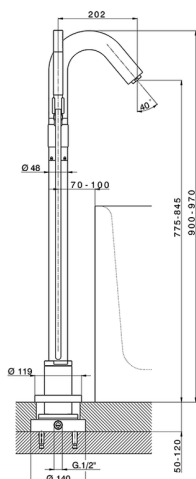

Free standing single lever bath mixer CHRONOS_CR004202

MODEL **CR004202**

Free standing single lever bath mixer, handshower holder on column, Brass D.24mm minimalistic one spray handshower, concealed part included, 150 cm smooth SILVERFLEX Flexible Hose

AVAILABLE FINISHINGS

-  **21** 21 Chrome
-  **2F** 2F Brushed Nickel
-  **2Q** 2Q Black Titanium

CHARACTERISTICS

Cartridge Spare Parts **ZZ93196000**

38 mm Cartridge

2026-04-26