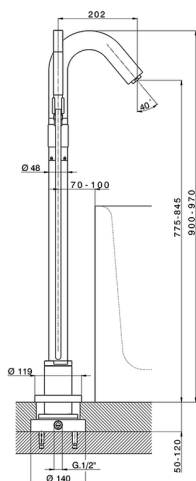

Free standing single lever bath mixer CHRONOS_CR004202

MODEL **CR004202**

Free standing single lever bath mixer, handshower holder on column, Brass D.24mm minimalistic one spray handshower, concealed part included, 150 cm smooth SILVERFLEX Flexible Hose

AVAILABLE FINISHINGS

-  **21** 21 Chrome
-  **2F** 2F Brushed Nickel
-  **2Q** 2Q Black Titanium

CHARACTERISTICS

Cartridge Spare Parts **ZZ93196000**

38 mm Cartridge

2026-06-10