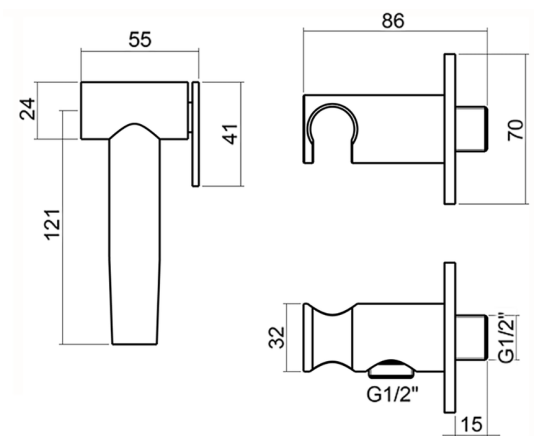

## Hygienic shower set, complete Inox AISI 304 LYNOX\_LX007910

MODEL **LX007910**

Hygienic shower set, complete Inox AISI 316L, round wall bracket, Toilet-jet handshower, 120 cm Stainless Steel flexible hose

AVAILABLE FINISHINGS

**D1** D1 Brushed Inox

CHARACTERISTICS

**Toilet-jet handshower**