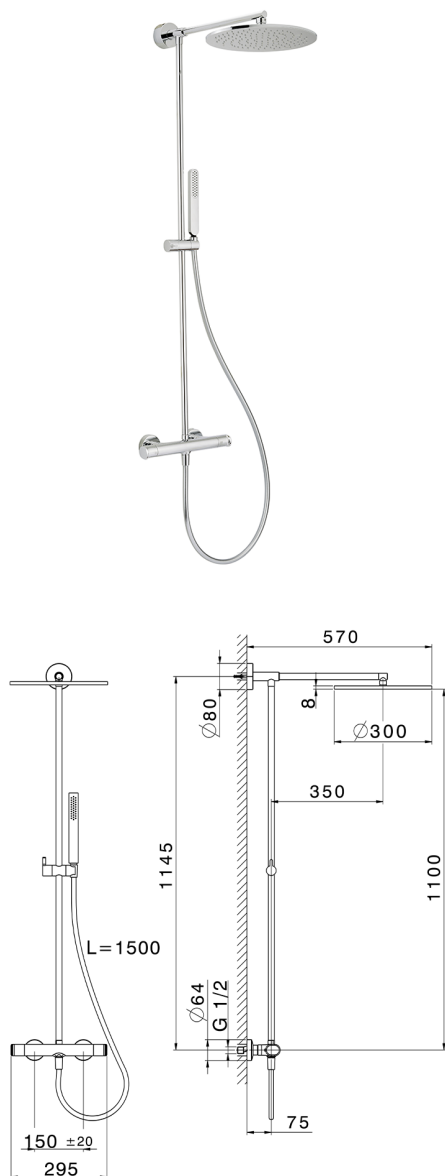

## Thermostatic shower column, 2-function COLUMNS\_LYC78030

MODEL **LYC78030**

Thermostatic shower column, 2-function, 2-outlet devia stop, not adjustable riser column, Sliding handshower holder, minimalistic one spray flat handshower ABS, 300 mm Brass round headshower, 150 cm smooth SUPREME Flexible Hose

### AVAILABLE FINISHINGS

-  **21** 21 Chrome
-  **2B** 2B Polished Nickel
-  **2F** 2F Brushed Nickel
-  **40** 40 Matt Black
-  **4Q** 4Q Matt White

### CHARACTERISTICS

Cartridge Spare Parts **ZZ96551000**

**TMX 25 Thermostatic Valve**

#### DeviaStop

The Huber Devia Stop technology allows to adjust the water flow and to direct it to the selected output point (overhead soaker, hand shower, etc).