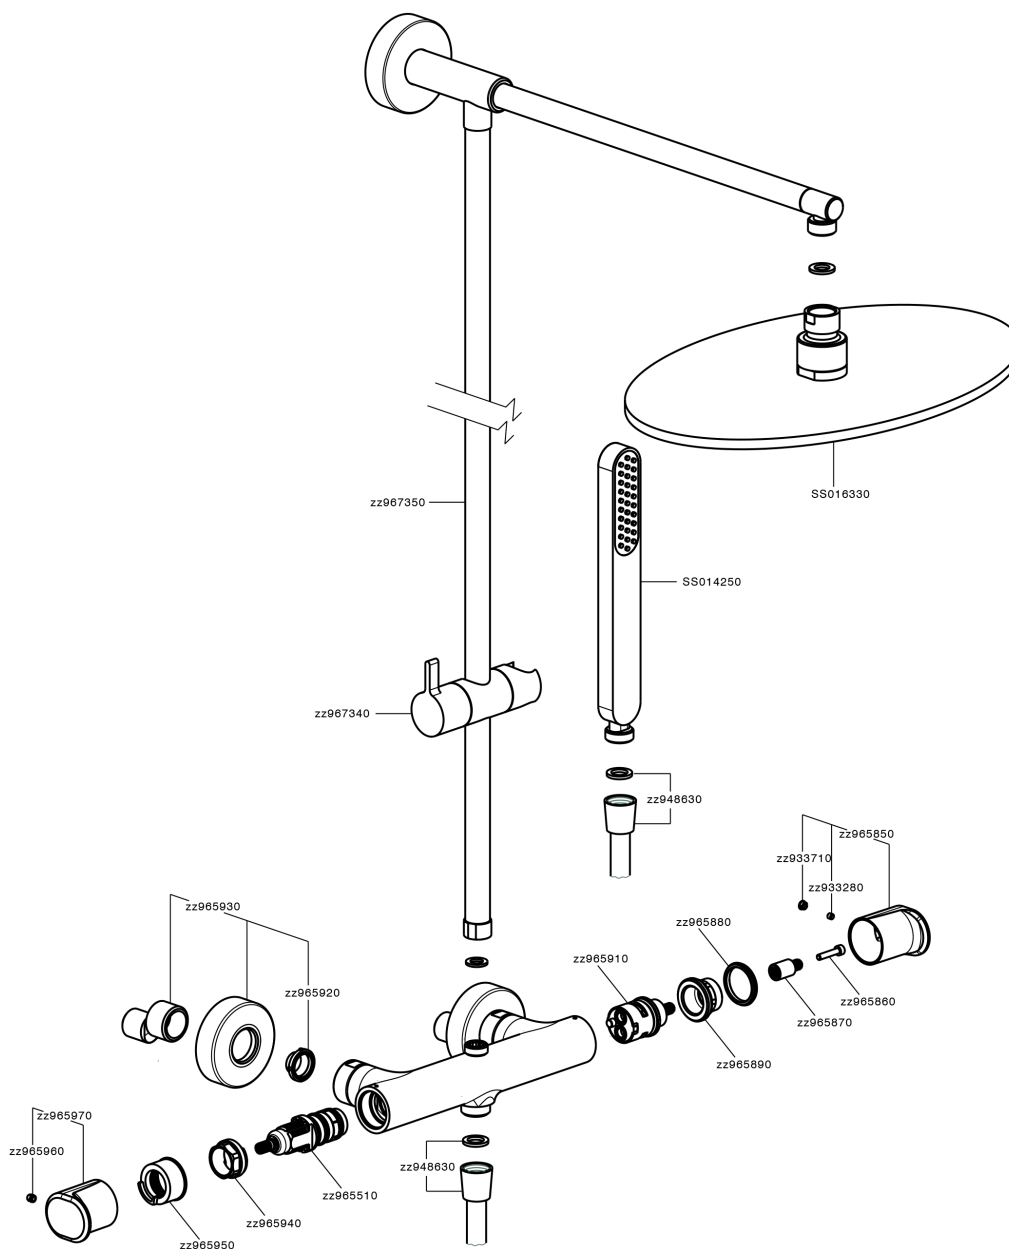

Thermostatic shower column, 2-function COLUMNS_LYC78030

LYC78030

<https://en.huberitalia.com/thermostatic-shower-column-2-function-columns-lyc78030>

2025-01-05