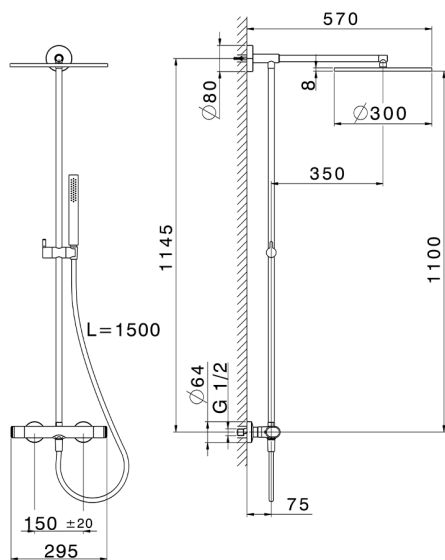

## Thermostatic shower column, 2-function COLUMNS\_LYC78030

MODEL **LYC78030**

Thermostatic shower column, 2-function, 2-outlet devia stop, not adjustable riser column, Sliding hand shower holder, minimalistic one spray flat hand shower ABS, 300 mm Brass round head shower, 150 cm smooth SUPREME Flexible Hose

### CHARACTERISTICS

Cartridge Spare Parts **ZZ96551000**

**TMX 25 Thermostatic Valve**

#### DeviaStop

The Huber Devia Stop technology allows to adjust the water flow and to direct it to the selected output point (overhead soaker, hand shower, etc).