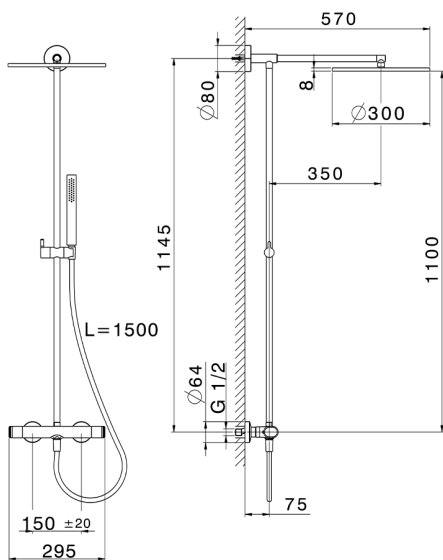

Thermostatic shower column, 2-function COLUMNS_LYC78030

MODEL **LYC78030**

Thermostatic shower column, 2-function, 2-outlet devia stop, not adjustable riser column, Sliding hand shower holder, minimalistic one spray flat hand shower ABS, 300 mm Brass round head shower, 150 cm smooth SUPREME Flexible Hose

AVAILABLE FINISHINGS

-  **21** 21 Chrome
-  **2B** 2B Polished Nickel
-  **2F** 2F Brushed Nickel
-  **40** 40 Matt Black
-  **4Q** 4Q Matt White

CHARACTERISTICS

Cartridge Spare Parts **ZZ96551000**

TMX 25 Thermostatic Valve

DeviaStop

The Huber Devia Stop technology allows to adjust the water flow and to direct it to the selected output point (overhead soaker, hand shower, etc).

SafeTouch

The Huber SafeTouch system maintains the mixer body cool to the touch during operation.