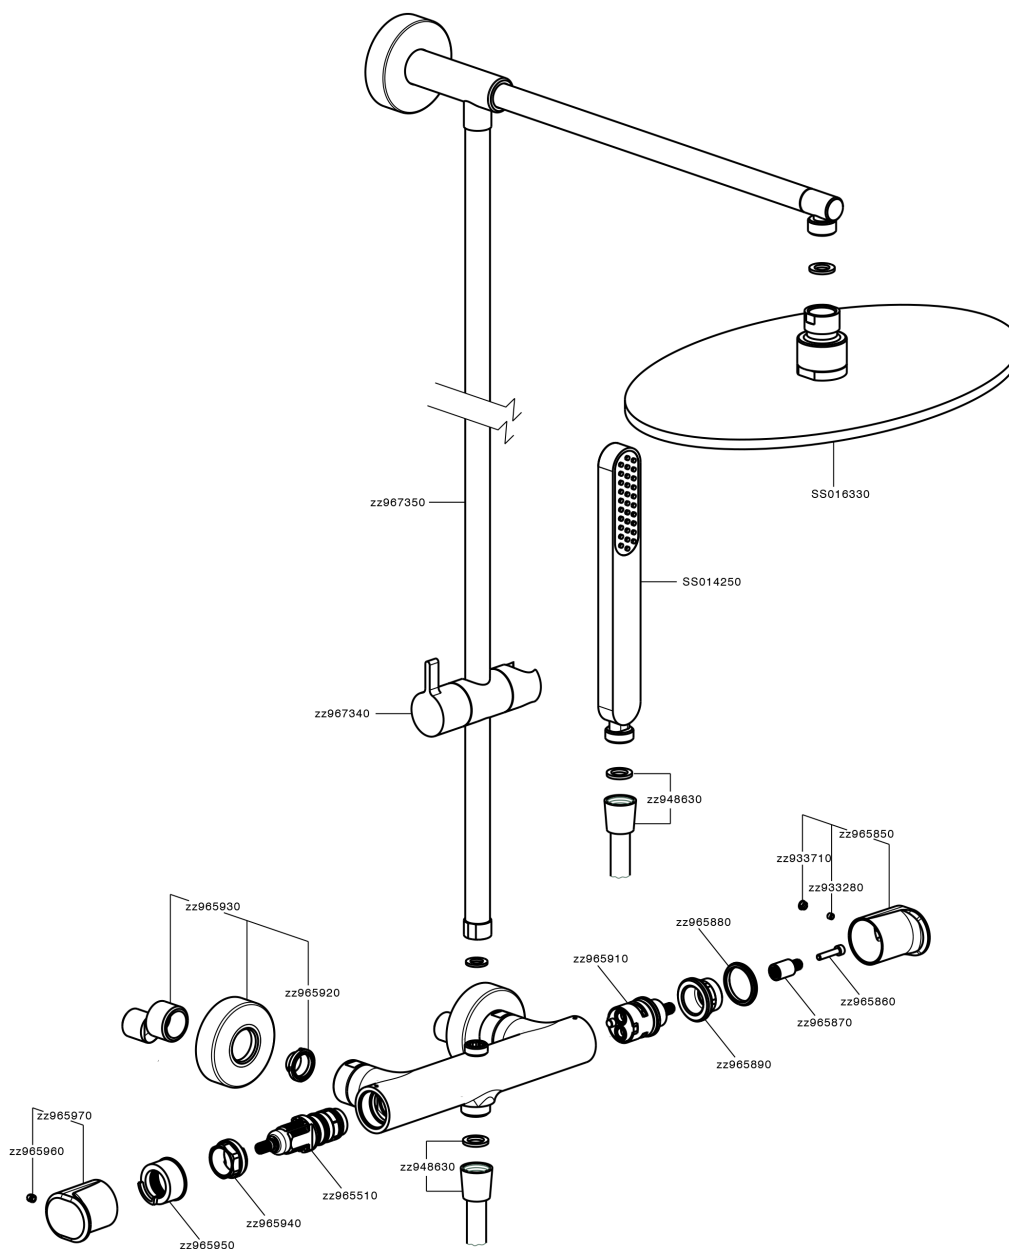

Thermostatic shower column, 2-function COLUMNS_LYC78030

MODEL **LYC78030**

Thermostatic shower column, 2-function, 2-outlet devia stop, not adjustable riser column, Sliding hand shower holder, minimalistic one spray flat hand shower ABS, 300 mm Brass round head shower, 150 cm smooth SUPREME Flexible Hose

AVAILABLE FINISHINGS

-  **21** 21 Chrome
-  **2B** 2B Polished Nickel
-  **2F** 2F Brushed Nickel
-  **40** 40 Matt Black
-  **4Q** 4Q Matt White

CHARACTERISTICS

Cartridge Spare Parts **ZZ96551000**

TMX 25 Thermostatic Valve

DeviaStop

The Huber Devia Stop technology allows to adjust the water flow and to direct it to the selected output point (overhead soaker, hand shower, etc).

SafeTouch

The Huber SafeTouch system maintains the mixer body cool to the touch during operation.

Thermostatic

The Huber thermostatic is your personal water manager, helping you to handle, control and save water and energy.

Thermostatic shower column, 2-function COLUMNS_LYC78030

LYC78030

<https://en.huberitalia.com/thermostatic-shower-column-2-function-columns-lyc78030>