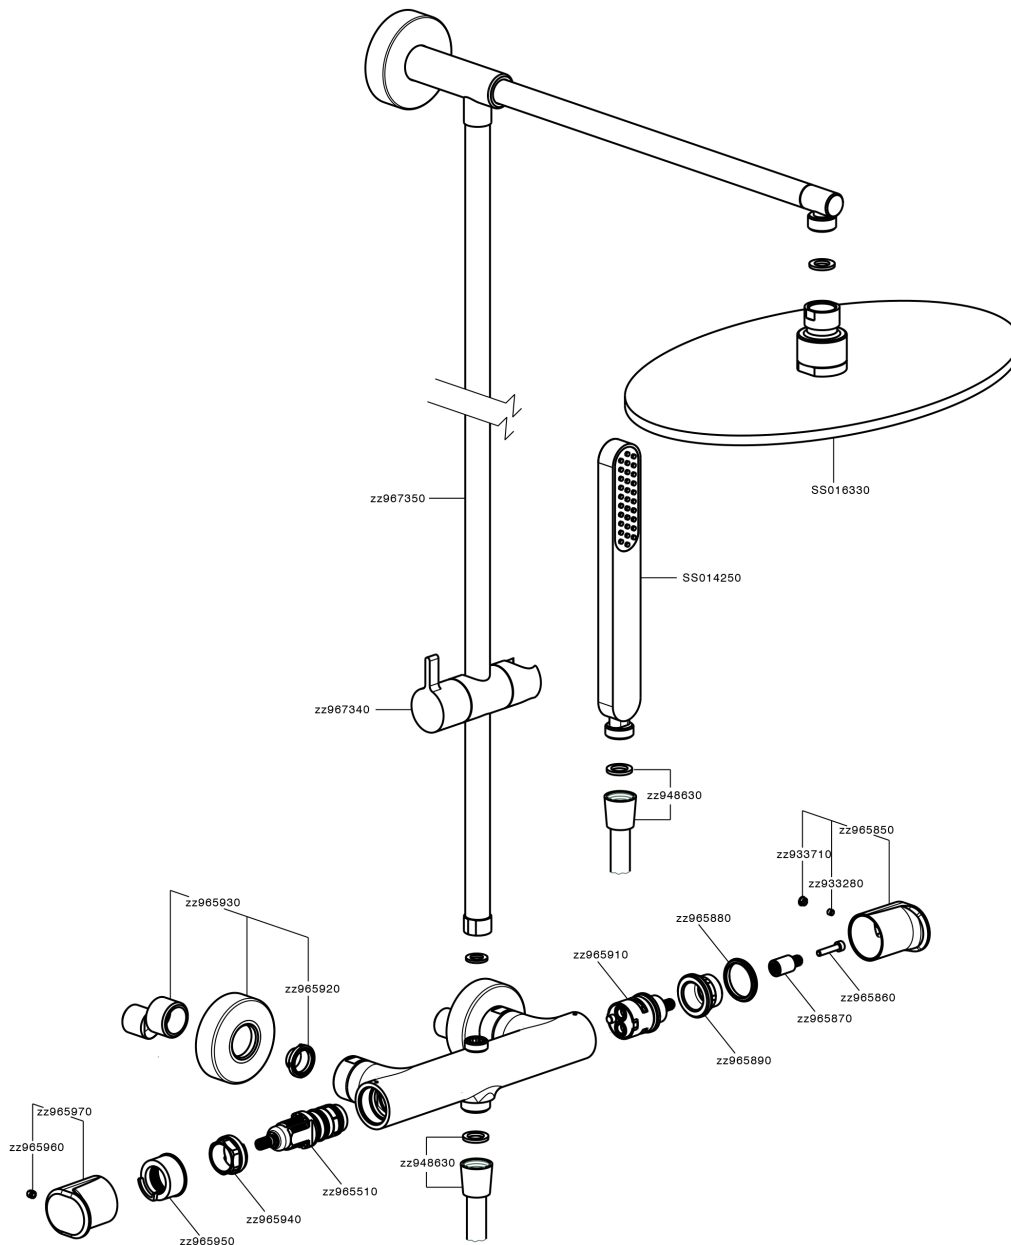

Thermostatic shower column, 2-function COLUMNS_LYC78030

MODEL **LYC78030**

Thermostatic shower column, 2-function, 2-outlet devia stop, not adjustable riser column, Sliding handshower holder, minimalistic one spray flat handshower ABS, 300 mm Brass round headshower, 150 cm smooth SUPREME Flexible Hose

AVAILABLE FINISHINGS

-  **21** 21 Chrome
-  **2B** 2B Polished Nickel
-  **2F** 2F Brushed Nickel
-  **40** 40 Matt Black
-  **4Q** 4Q Matt White

CHARACTERISTICS

Cartridge Spare Parts **ZZ96551000**

TMX 25 Thermostatic Valve

DeviaStop

The Huber Devia Stop technology allows to adjust the water flow and to direct it to the selected output point (overhead soaker, hand shower, etc).

SafeTouch

The Huber SafeTouch system maintains the mixer body cool to the touch during operation.

Thermostatic

The Huber thermostatic is your personal water manager, helping you to handle, control and save water and energy.

Thermostatic shower column, 2-function COLUMNS_LYC78030

LYC78030

<https://en.huberitalia.com/thermostatic-shower-column-2-function-columns-lyc78030>