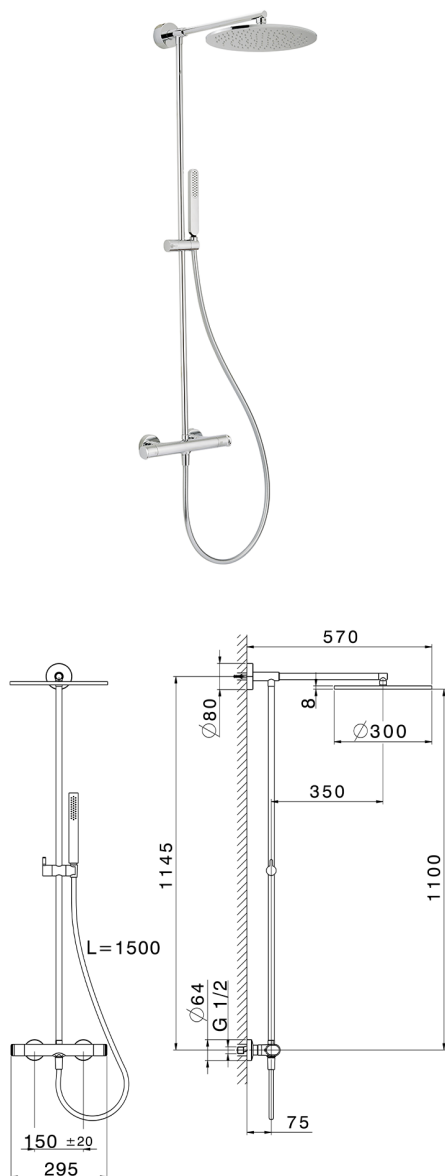

Thermostatic shower column, 2-function COLUMNS_LYC78030

MODEL **LYC78030**

Thermostatic shower column, 2-function, 2-outlet devia stop, not adjustable riser column, Sliding handshower holder, minimalistic one spray flat handshower ABS, 300 mm Brass round headshower, 150 cm smooth SUPREME Flexible Hose

AVAILABLE FINISHINGS

-  **21** 21 Chrome
-  **2B** 2B Polished Nickel
-  **2F** 2F Brushed Nickel
-  **40** 40 Matt Black
-  **4Q** 4Q Matt White

CHARACTERISTICS

Cartridge Spare Parts **ZZ96551000**

TMX 25 Thermostatic Valve

DeviaStop

The Huber Devia Stop technology allows to adjust the water flow and to direct it to the selected output point (overhead soaker, hand shower, etc).

SafeTouch

The Huber SafeTouch system maintains the mixer body cool to the touch during operation.

Thermostatic

The Huber thermostatic is your personal water manager, helping you to handle, control and save water and energy.

Thermostatic shower column, 2-function COLUMNS_LYC78030

LYC78030

<https://en.huberitalia.com/thermostatic-shower-column-2-function-columns-lyc78030>