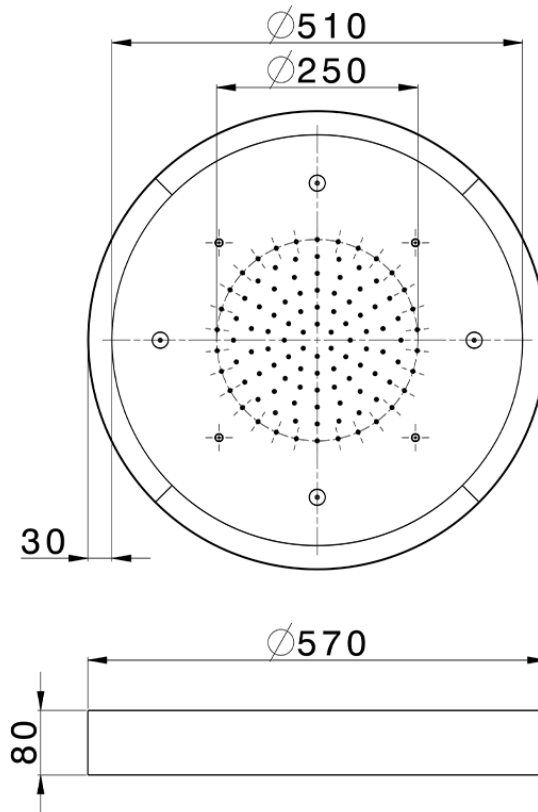

## Ø 570 mm Chromotherapy Ceiling showerhead ZEN\_ZS1C0175

ZS1C0175

<https://en.huberitalia.com/o-570-mm-chromotherapy-ceiling-showerhead-zen-zs1c0175>

2024-12-18