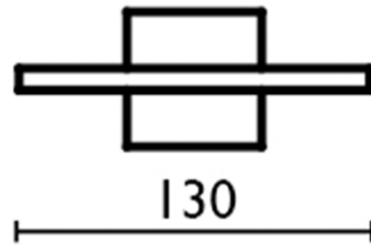

Wall mounted soap-dish BATHROOM ACCESSORIES_SQ090602

SQ090602

<https://en.huberitalia.com/wall-mounted-soap-dish-bathroom-accessories-sq090602>

2024-12-22