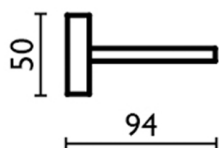

CHARACTERISTICS