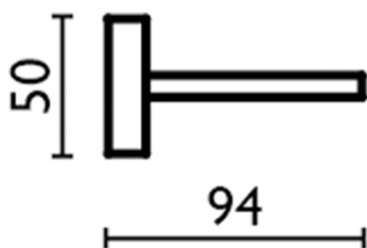

Wall mounted soap-dish BATHROOM ACCESSORIES_SQ090602

SQ090602

<https://en.huberitalia.com/wall-mounted-soap-dish-bathroom-accessories-sq090602>

2024-12-22