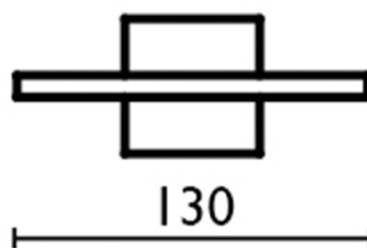

## Wall mounted soap-dish BATHROOM ACCESSORIES\_SQ090602

SQ090602

<https://en.huberitalia.com/wall-mounted-soap-dish-bathroom-accessories-sq090602>

2024-12-22