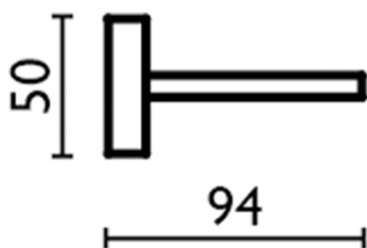

## Wall mounted soap-dish BATHROOM ACCESSORIES\_SQ090602

SQ090602

<https://en.huberitalia.com/wall-mounted-soap-dish-bathroom-accessories-sq090602>

2024-12-22