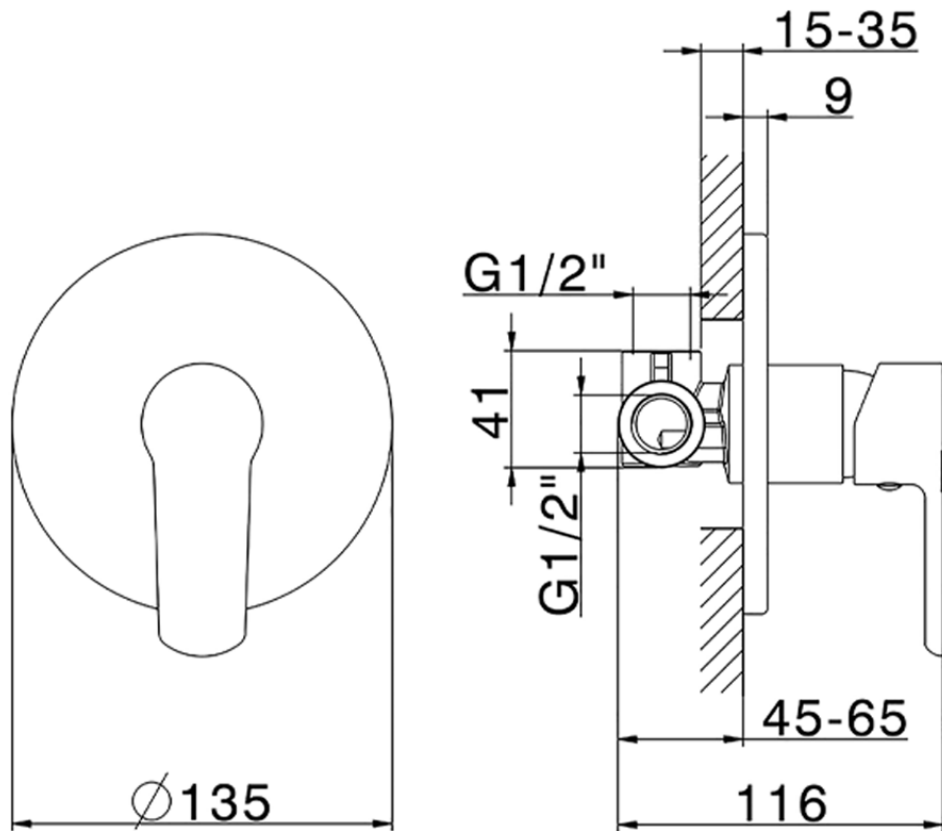

Concealed single lever shower valve SATURNO_SN000304

SN000304

<https://en.huberitalia.com/concealed-single-lever-shower-valve-saturno-sn000304>

2024-11-21