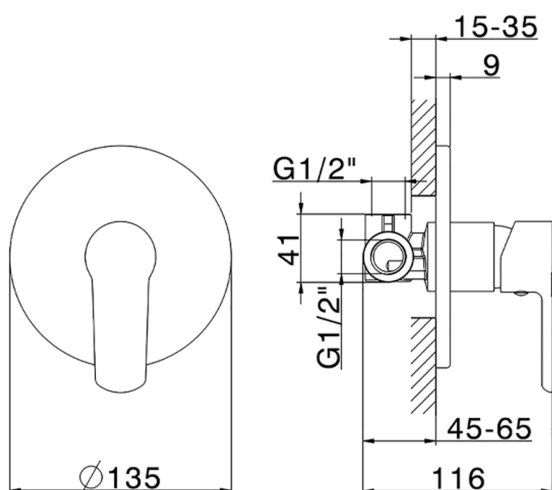

## Concealed single lever shower valve SATURNO\_SN000304

MODEL **SN000304**

Concealed single lever shower valve, with concealed part

AVAILABLE FINISHINGS

CHARACTERISTICS

Cartridge Spare Parts **ZZ99751000**

**35 mm Cartridge**

Installation **Concealed**

2024-11-23