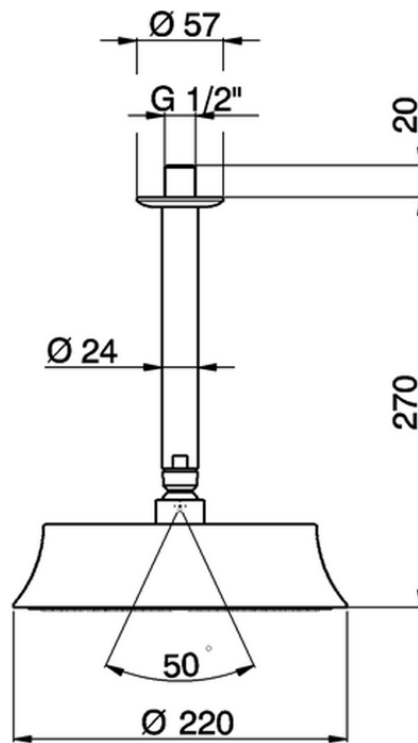

## Ceiling shower arm with showerhead SHOWER\_SS013280

SS013280

<https://en.huberitalia.com/ceiling-shower-arm-with-showerhead-shower-ss013280>

2024-11-15