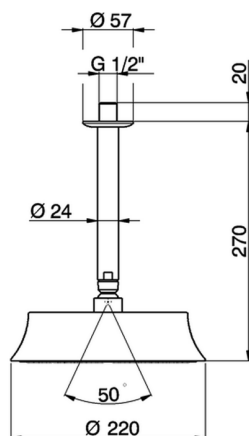

CHARACTERISTICS