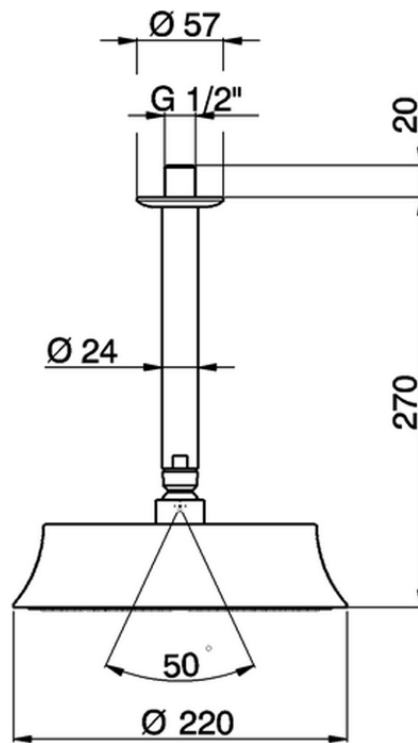

Ceiling shower arm with showerhead SHOWER_SS013280

SS013280

<https://en.huberitalia.com/ceiling-shower-arm-with-showerhead-shower-ss013280>

2024-11-15