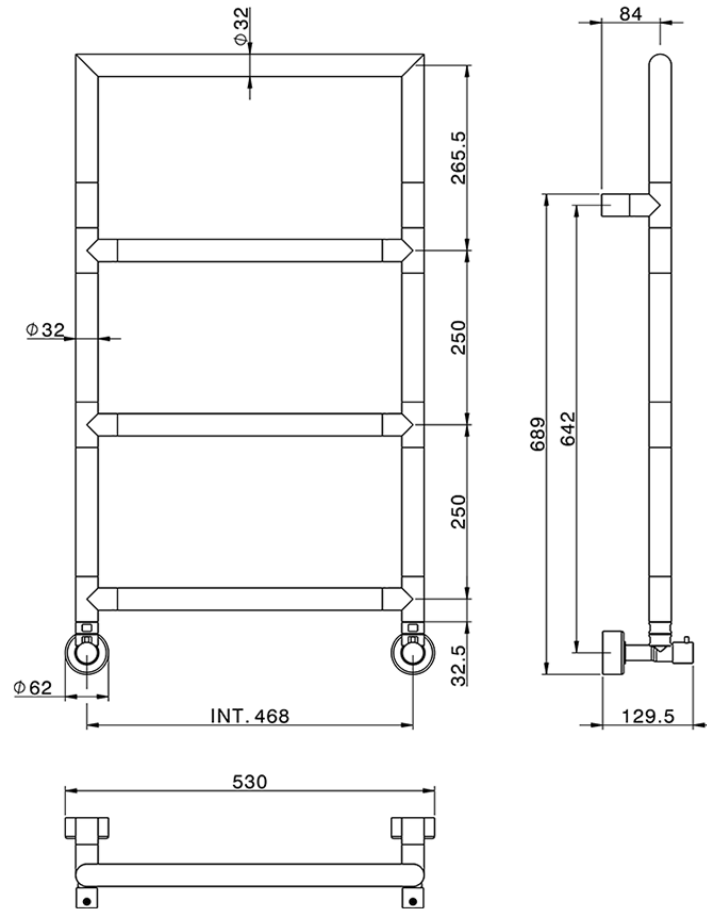

Fixed modular heated towel rail Ø32mm\_BATHROOM ACCESSORIES\_ZB004940

ZB004940

<https://en.huberitalia.com/fixed-modular-heated-towel-rail-o32mm-bathroom-accessories-zb004940>

2024-12-22