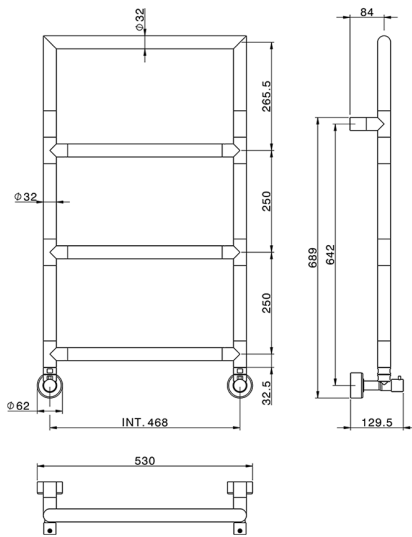

Fixed modular heated towel rail Ø32mm_BATHROOM ACCESSORIES_ZB004940

MODEL **ZB004940**

Fixed modular heated towel rail Ø32mm, With square top, 1/2 M with eccentric union, Plumbing installation, Brass

AVAILABLE FINISHINGS

21 21 Chrome

CHARACTERISTICS

2024-12-22