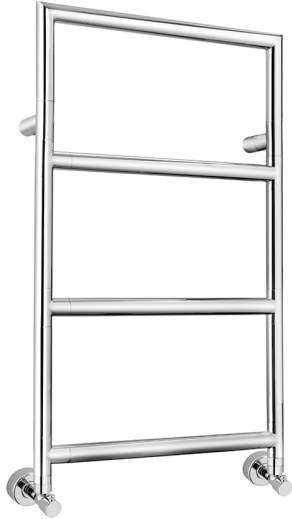

Fixed modular heated towel rail Ø32mm_BATHROOM ACCESSORIES_ZB004940

MODEL **ZB004940**

Fixed modular heated towel rail Ø32mm, With square top, 1/2 M with eccentric union, Plumbing installation, Brass

AVAILABLE FINISHINGS

21 21 Chrome

CHARACTERISTICS

2024-12-22