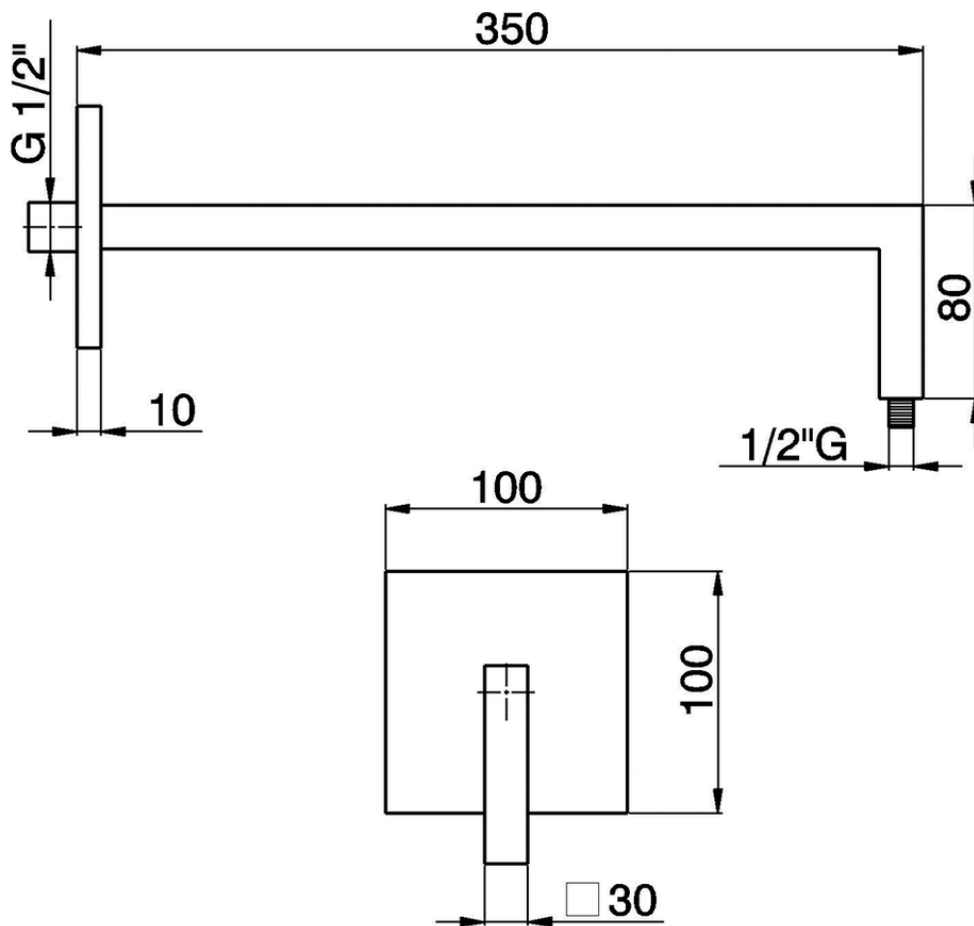

Zen Shower arm SHOWER_SS013430

SS013430

<https://en.huberitalia.com/zen-shower-arm-shower-ss013430>

2026-05-19