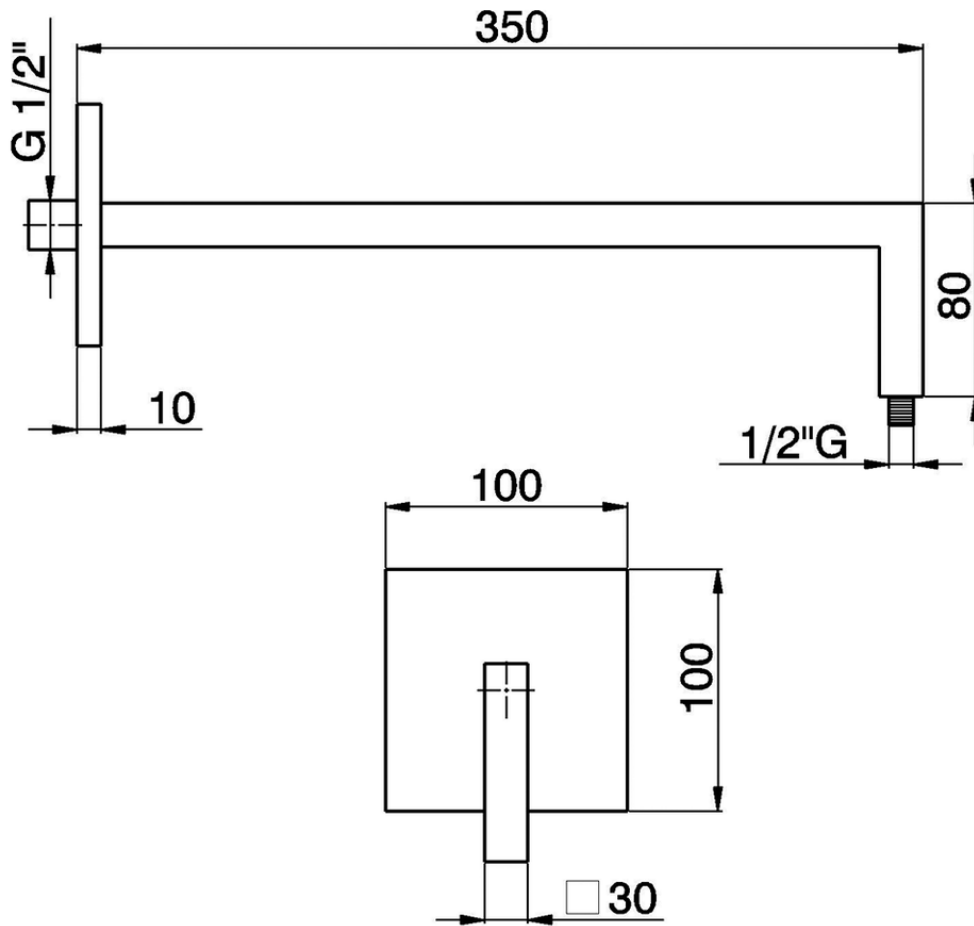

## Zen Shower arm SHOWER\_SS013430

SS013430

<https://en.huberitalia.com/zen-shower-arm-shower-ss013430>

2026-04-28