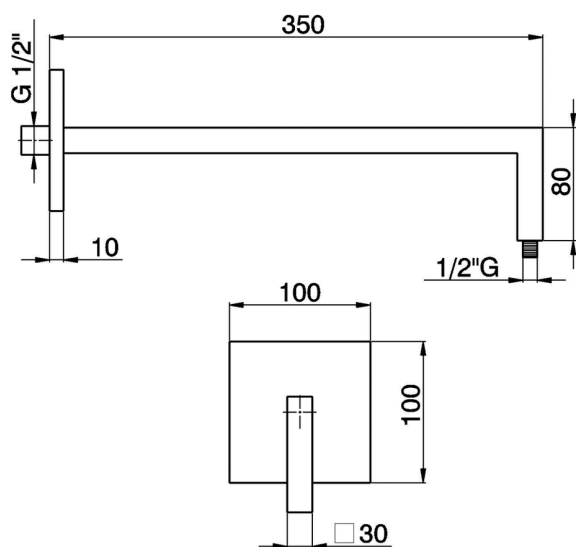

Zen Shower arm SHOWER_SS013430

MODEL **SS013430**

Shower arm, 350 mm length 30 mm diam., stainless steel made

AVAILABLE FINISHINGS

- **D1** D1 Brushed Inox
- **D2** D2 Polished Inox

CHARACTERISTICS

2026-04-07