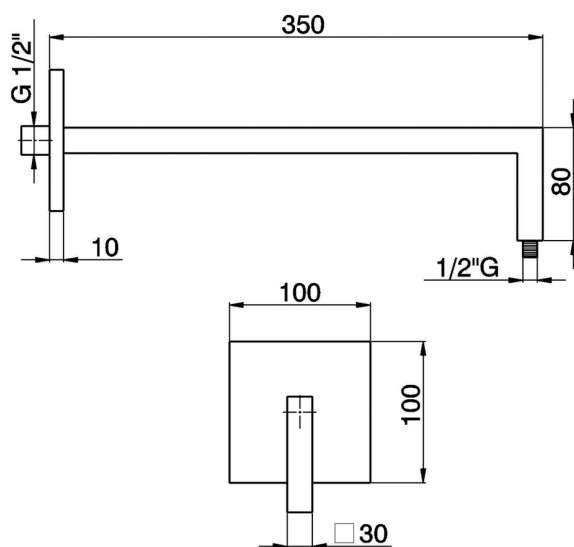

Zen Shower arm SHOWER_SS013430

MODEL **SS013430**

Shower arm, 350 mm length 30 mm diam., stainless steel made

AVAILABLE FINISHINGS

-  **D1** D1 Brushed Inox
-  **D2** D2 Polished Inox

CHARACTERISTICS

2026-06-09