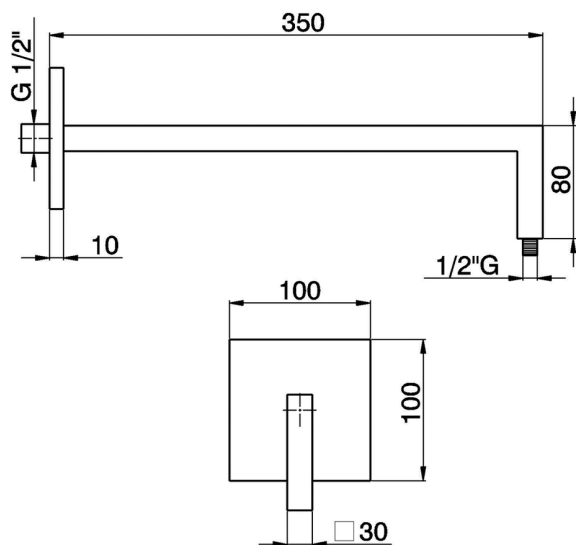

Zen Shower arm SHOWER_SS013430

MODEL **SS013430**

Shower arm, 350 mm length 30 mm diam., stainless steel made

AVAILABLE FINISHINGS

-  **D1** D1 Brushed Inox
-  **D2** D2 Polished Inox

CHARACTERISTICS

2026-04-29