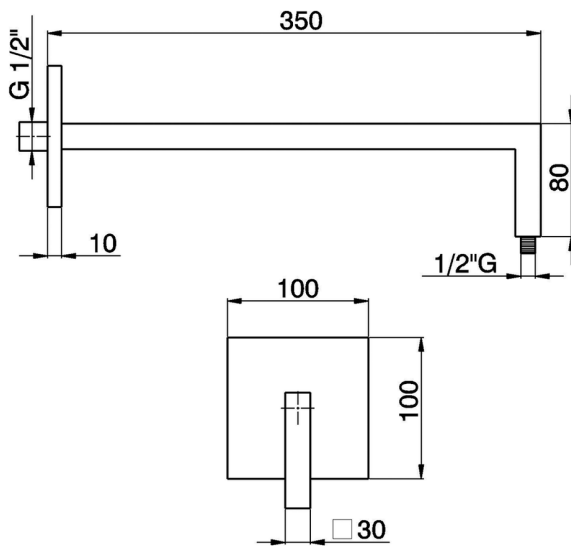

Zen Shower arm SHOWER_SS013430

MODEL **SS013430**

Shower arm, 350 mm length 30 mm diam., stainless steel made

AVAILABLE FINISHINGS

D1 D1 Brushed Inox

D2 D2 Polished Inox

CHARACTERISTICS

2026-06-29