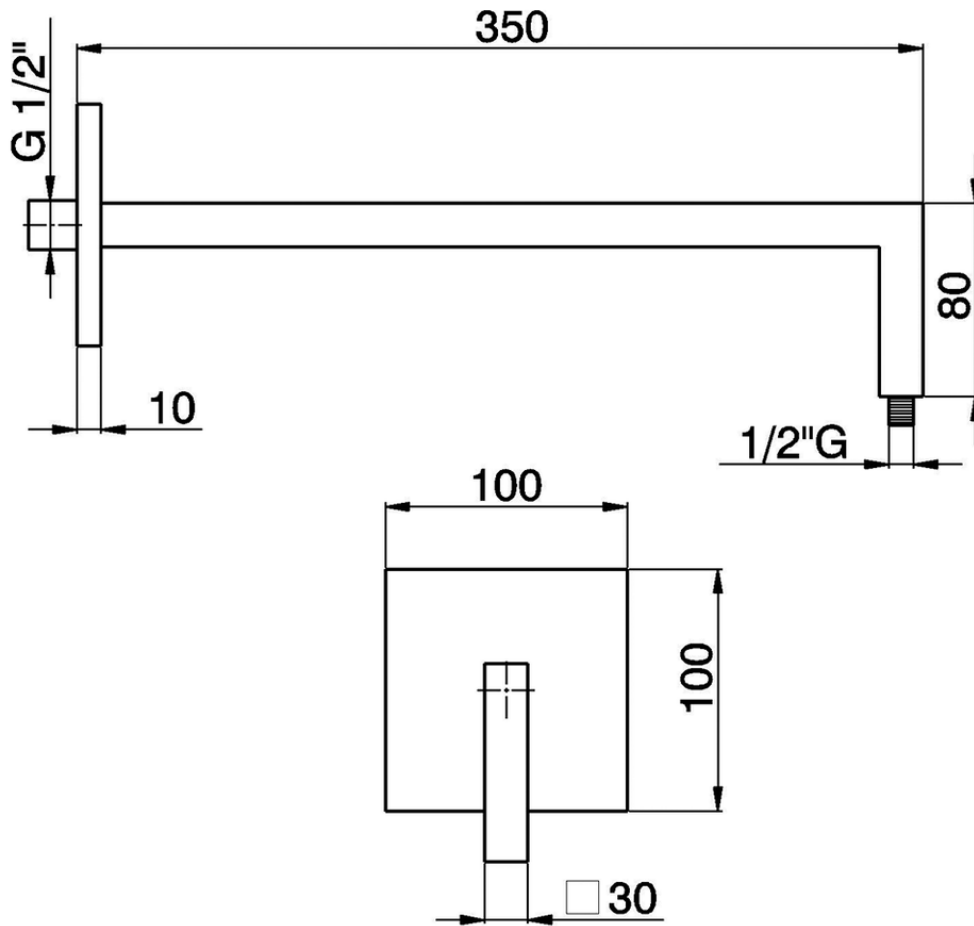

Zen Shower arm SHOWER_SS013430

SS013430

<https://en.huberitalia.com/zen-shower-arm-shower-ss013430>

2026-04-07