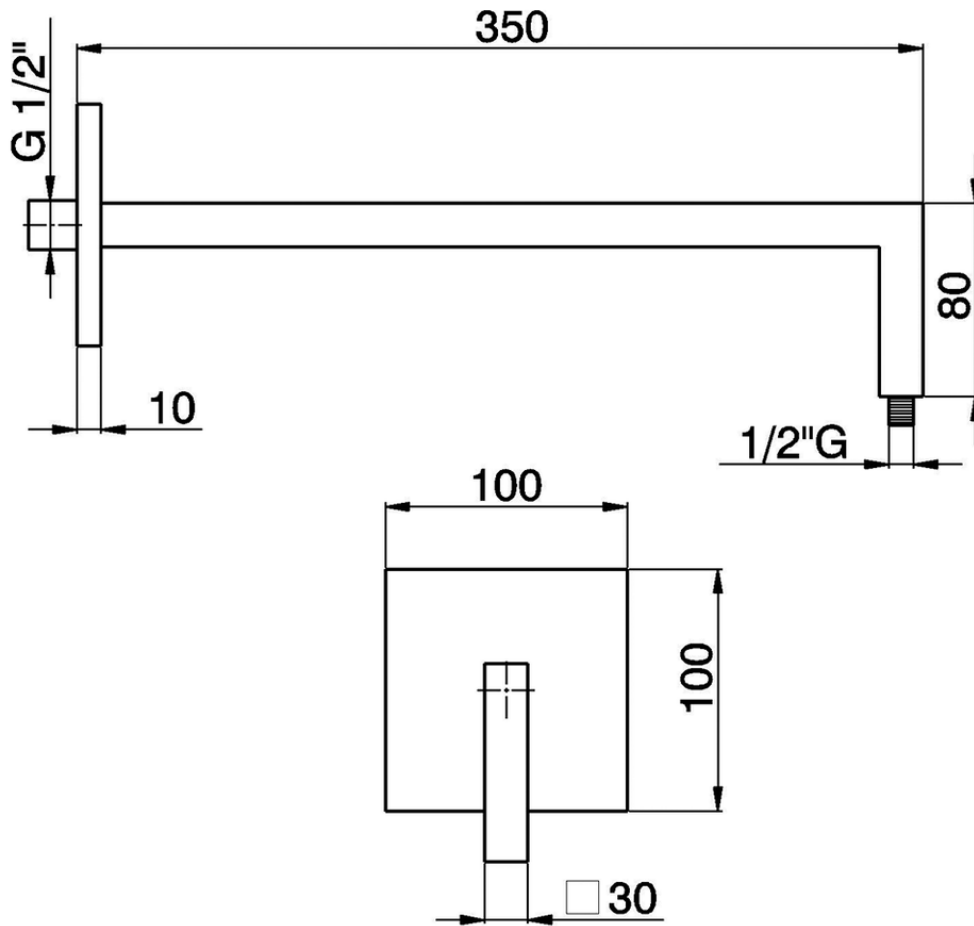

Zen Shower arm SHOWER_SS013430

SS013430

<https://en.huberitalia.com/zen-shower-arm-shower-ss013430>

2026-06-08