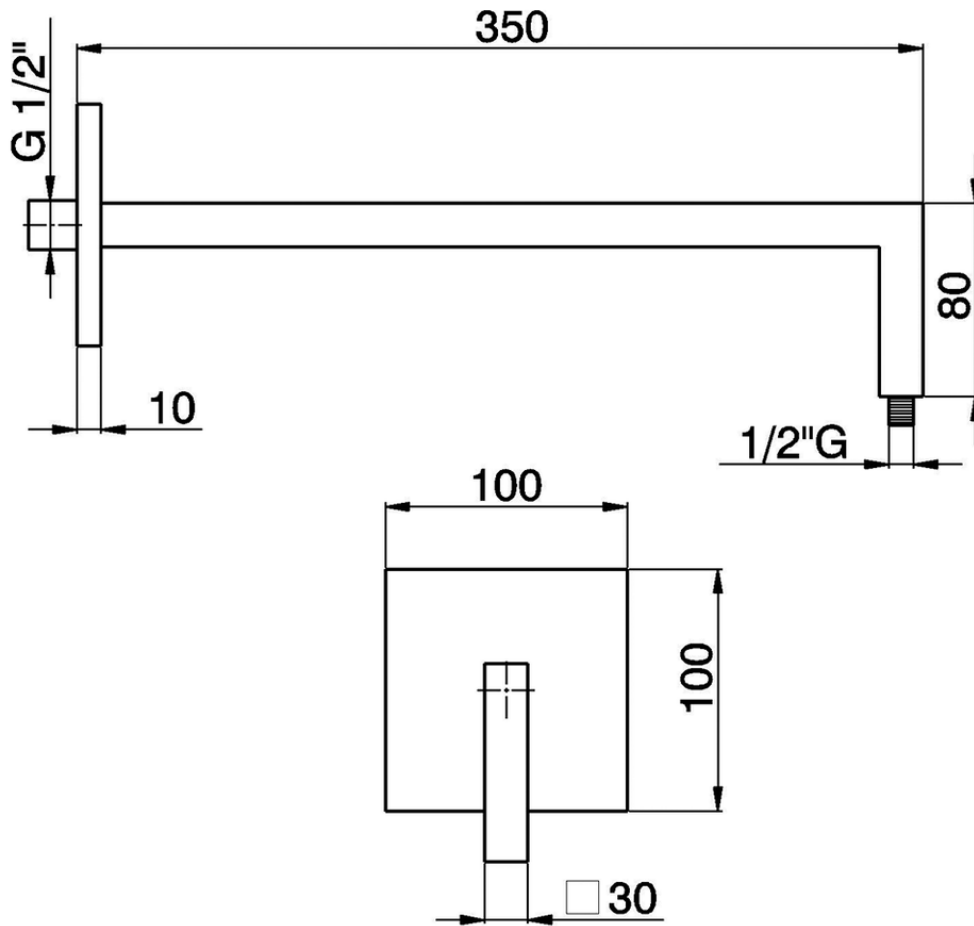

Zen Shower arm SHOWER_SS013430

SS013430

<https://en.huberitalia.com/zen-shower-arm-shower-ss013430>

2026-06-29