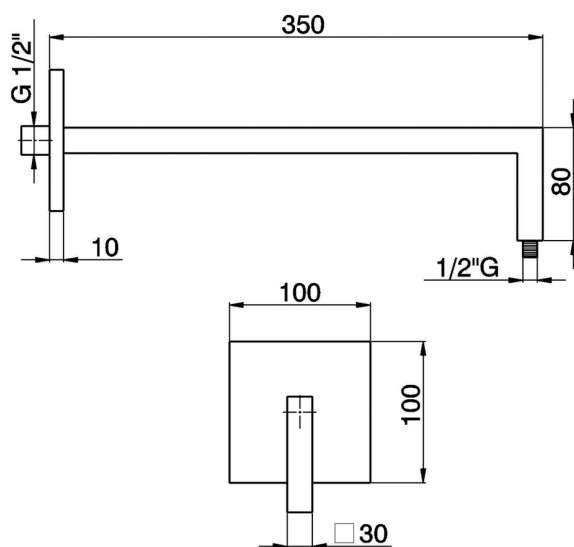

Zen Shower arm SHOWER_SS013430

MODEL **SS013430**

Shower arm, 350 mm length 30 mm diam., stainless steel made

AVAILABLE FINISHINGS

- **D1** D1 Brushed Inox
- **D2** D2 Polished Inox

CHARACTERISTICS

2026-04-10