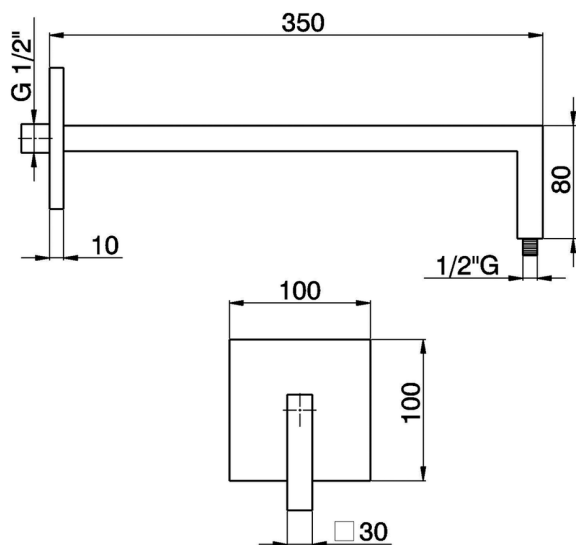

Zen Shower arm SHOWER_SS013430

MODEL **SS013430**

Shower arm, 350 mm length 30 mm diam., stainless steel made

AVAILABLE FINISHINGS

D1 D1 Brushed Inox

D2 D2 Polished Inox

CHARACTERISTICS

2026-05-19