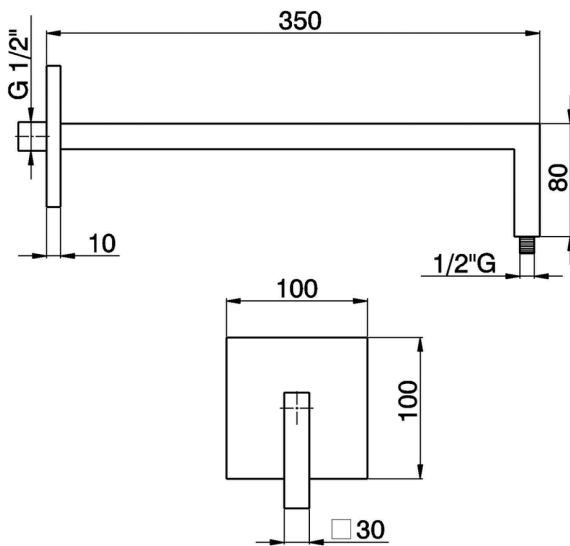

Zen Shower arm SHOWER_SS013430

MODEL **SS013430**

Shower arm, 350 mm length 30 mm diam., stainless steel made

AVAILABLE FINISHINGS

D1 D1 Brushed Inox

D2 D2 Polished Inox

CHARACTERISTICS

2026-06-29