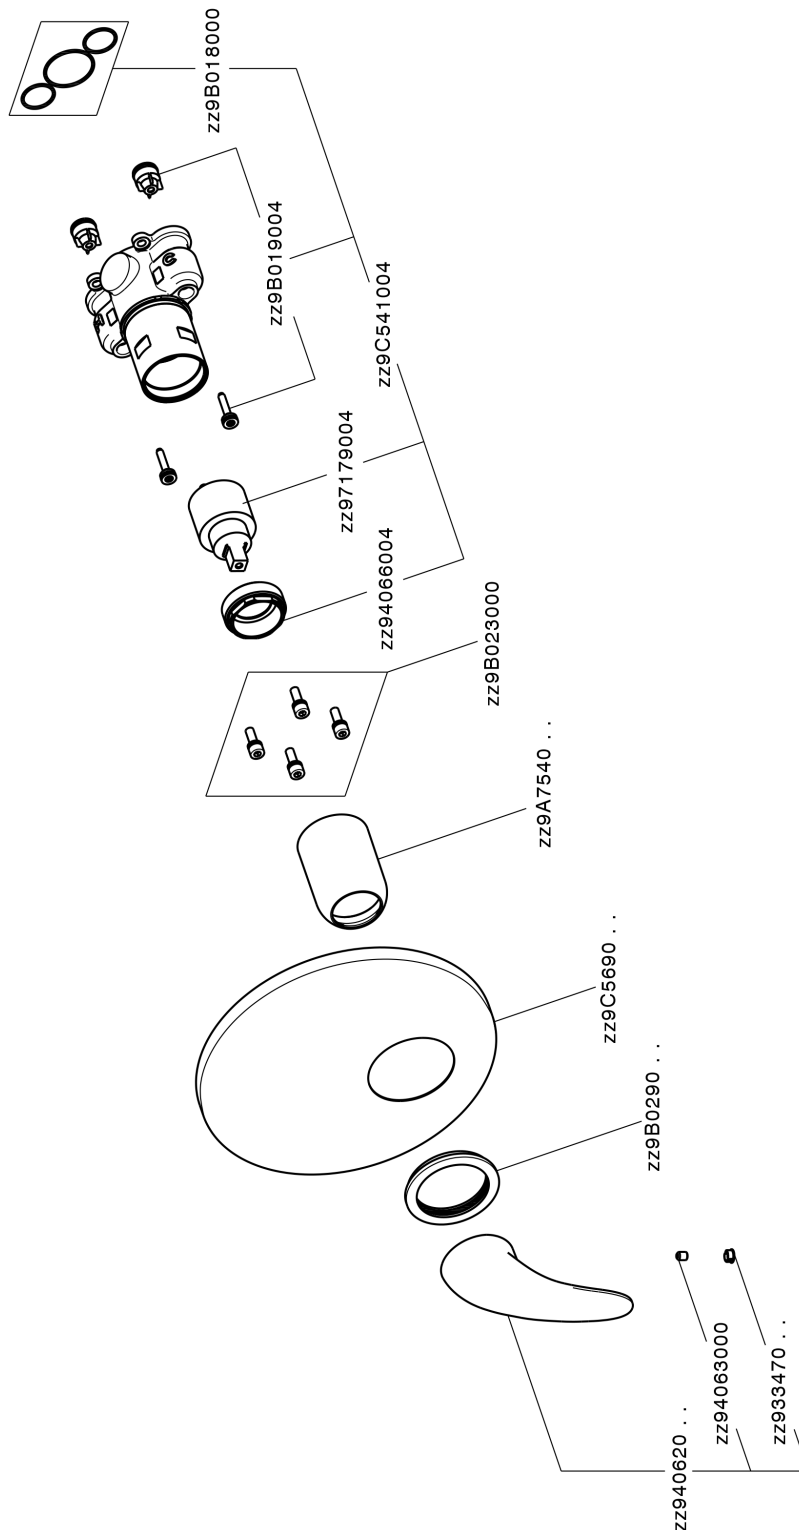

## Exposed part for Single Lever One Box Valve ONE BOX\_NM0BM010

MODEL **NM0BM010**

Exposed part for Single Lever One Box Valve, 1 Outlet, Minimum depth of installation: 67 mm, without concealed part, for items ZB00B030-ZB00B031

### CHARACTERISTICS

Cartridge Spare Parts **ZZ97179000**

**35 mm Cartridge**

Installation **Concealed**

Required concealed parts **ZB00B031**

**ZB00B030**

## Exposed part for Single Lever One Box Valve ONE BOX\_NM0BM010

NM0BM010

<https://en.huberitalia.com/exposed-part-for-single-lever-one-box-valve-one-box-nm0bm010>

## One Box Universal Concealed Part ONE BOX\_ZB00B031

MODEL **ZB00B031**

One Box Universal Concealed Part, for 1 or 2 or 3 outlet thermostatic or single lever, without trim kit, with noise reducers, with sealing gasket