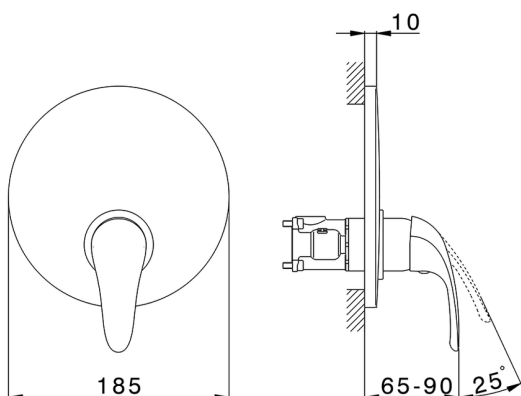

## Exposed part for Single Lever One Box Valve ONE BOX\_NM0BM010

MODEL **NM0BM010**

Exposed part for Single Lever One Box Valve, 1 Outlet, Minimum depth of installation: 67 mm, without concealed part, for items ZB00B030-ZB00B031

### CHARACTERISTICS

Cartridge Spare Parts **ZZ97179000**

**35 mm Cartridge**

Installation **Concealed**

Required concealed parts **ZB00B031**

**ZB00B030**

## Exposed part for Single Lever One Box Valve ONE BOX\_NM0BM010

NM0BM010

<https://en.huberitalia.com/exposed-part-for-single-lever-one-box-valve-one-box-nm0bm010>