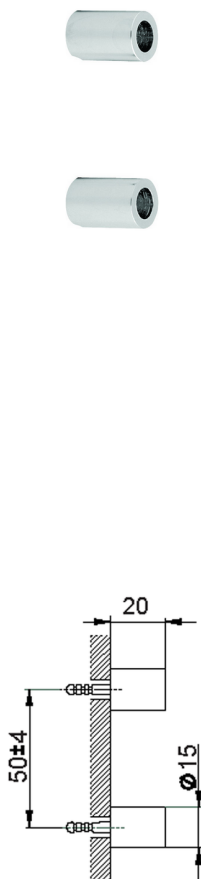

Wall mounted toilet brush holder's fixing set BATHROOM ACCESSORIES_SI090660

MODEL **SI090660**

Wall mounted toilet brush holder's fixing set

AVAILABLE FINISHINGS

-  **21** 21 Chrome
-  **2B** 2B Polished Nickel
-  **2F** 2F Brushed Nickel
-  **2P** 2P Rose Gold
-  **2Q** 2Q Black Titanium
-  **40** 40 Matt Black
-  **4Q** 4Q Matt White