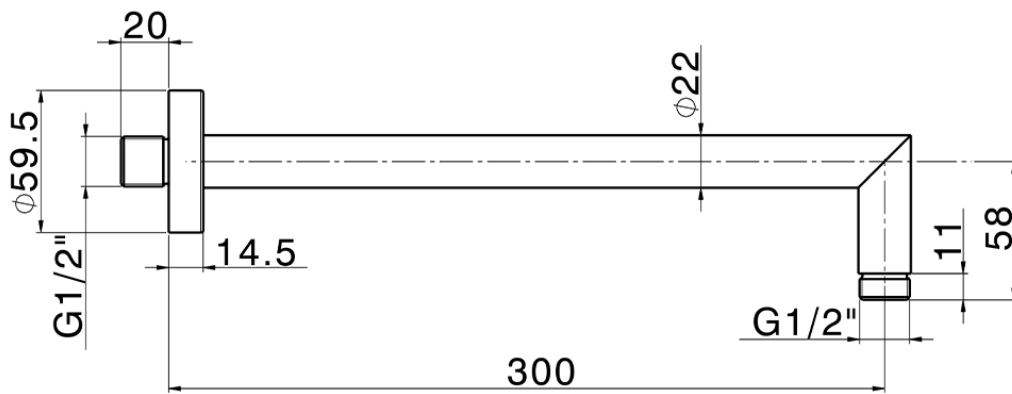

Shower arm SHOWER_SS013390

SS013390

<https://en.huberitalia.com/shower-arm-shower-ss013390>

2024-11-15