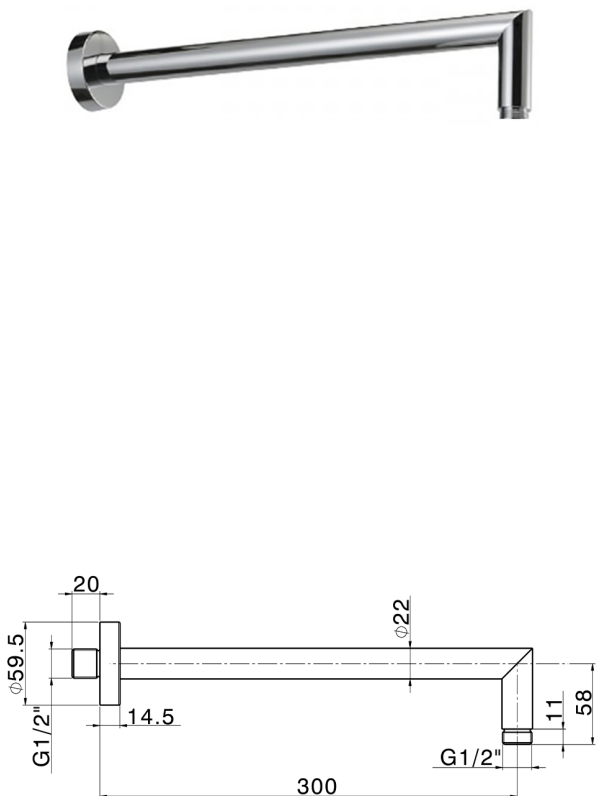

Shower arm SHOWER_SS013390

MODEL **SS013390**

Shower arm, 300 mm length D.20,5 mm, Brass

AVAILABLE FINISHINGS

-  **21** 21 Chrome
-  **2B** 2B Polished Nickel
-  **2F** 2F Brushed Nickel
-  **2P** 2P Rose Gold
-  **40** 40 Matt Black
-  **4Q** 4Q Matt White
-  **2W** 2W Brushed Gold