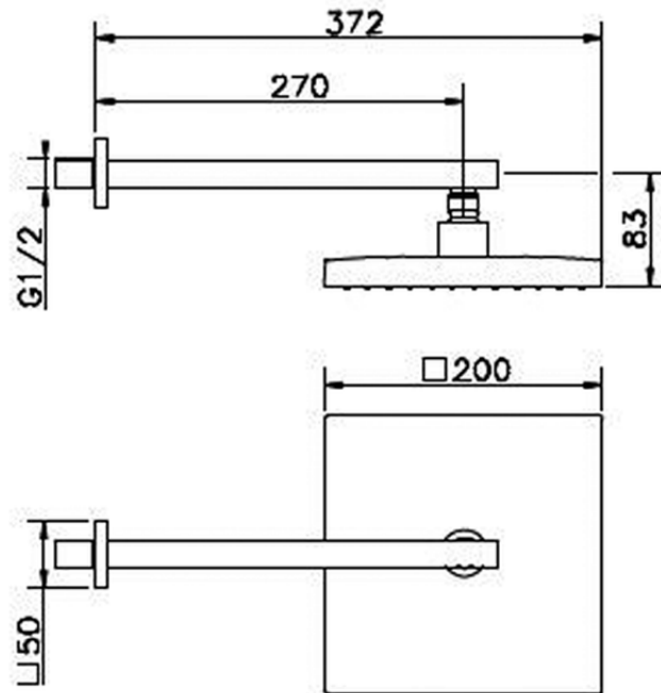

## Shower arm with showerhead SHOWER\_SS013290

SS013290

<https://en.huberitalia.com/shower-arm-with-showerhead-shower-ss013290>

2024-11-15