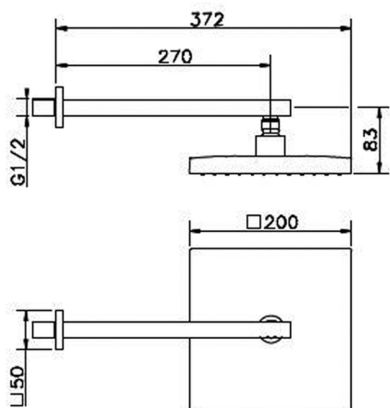

Shower arm with showerhead SHOWER_SS013290

MODEL **SS013290**

Shower arm with showerhead, 200x200 mm ABS square showerhead, 270 mm shower arm

AVAILABLE FINISHINGS

- **21** 21 Chrome
- **40** 40 Matt Black
- **4Q** 4Q Matt White

CHARACTERISTICS

2024-11-15