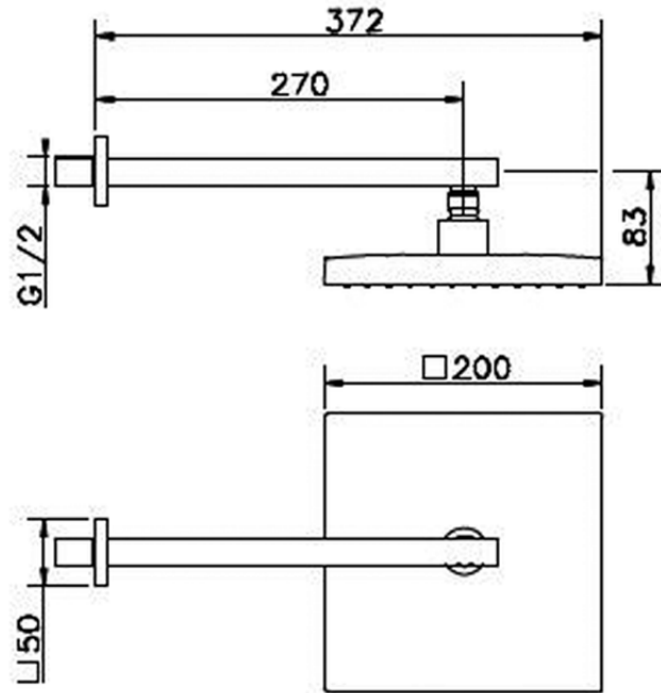

Shower arm with showerhead SHOWER_SS013290

SS013290

<https://en.huberitalia.com/shower-arm-with-showerhead-shower-ss013290>

2024-11-15