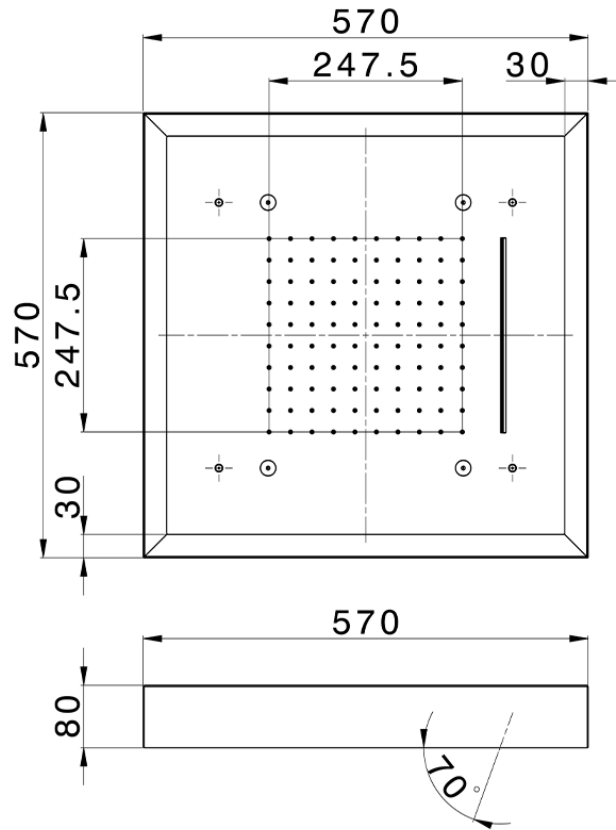

570x570 mm Chromotherapy Ceiling showerhead ZEN_ZS1C0165

ZS1C0165

<https://en.huberitalia.com/570x570-mm-chromotherapy-ceiling-showerhead-zen-zs1c0165>

2026-06-26