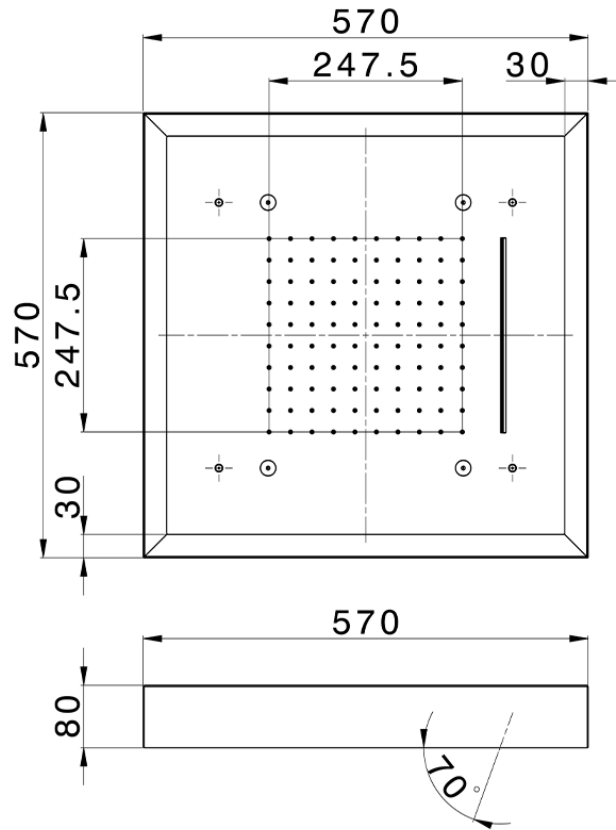

570x570 mm Chromotherapy Ceiling showerhead ZEN_ZS1C0165

ZS1C0165

<https://en.huberitalia.com/570x570-mm-chromotherapy-ceiling-showerhead-zen-zs1c0165>

2026-05-01