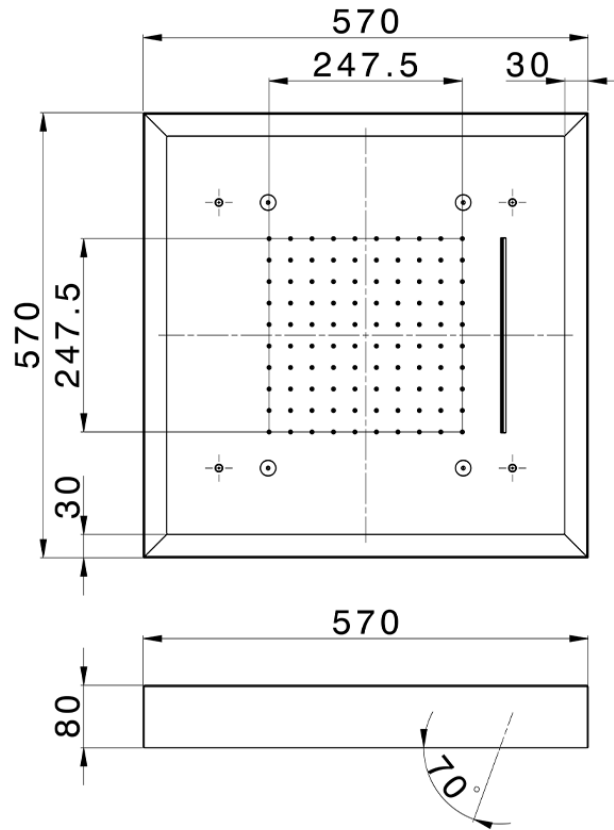

570x570 mm Chromotherapy Ceiling showerhead ZEN_ZS1C0165

ZS1C0165

<https://en.huberitalia.com/570x570-mm-chromotherapy-ceiling-showerhead-zen-zs1c0165>

2026-04-08