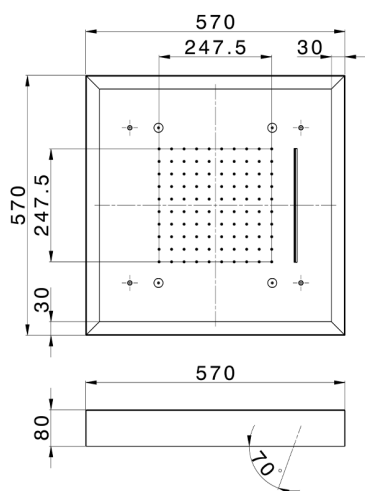

570x570 mm Chromotherapy Ceiling showerhead ZEN_ZS1C0165

MODEL **ZS1C0165**

570x570 mm Chromotherapy Ceiling showerhead, with white cover, rain, spraying, functions, waterfall, chromotherapy functions, concealed push-button panel, Stainless Steel