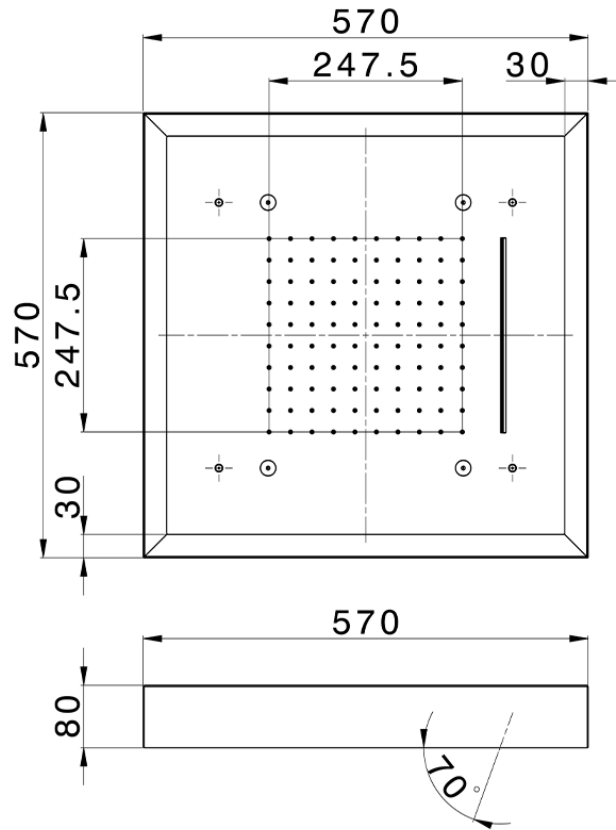

570x570 mm Chromotherapy Ceiling showerhead ZEN_ZS1C0165

ZS1C0165

<https://en.huberitalia.com/570x570-mm-chromotherapy-ceiling-showerhead-zen-zs1c0165>

2026-04-06