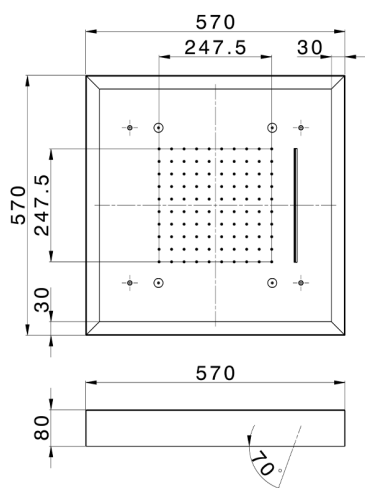

## 570x570 mm Chromotherapy Ceiling showerhead ZEN\_ZS1C0165

MODEL **ZS1C0165**

570x570 mm Chromotherapy Ceiling showerhead, with white cover, rain, spraying, functions, waterfall, chromotherapy functions, concealed push-button panel, Stainless Steel