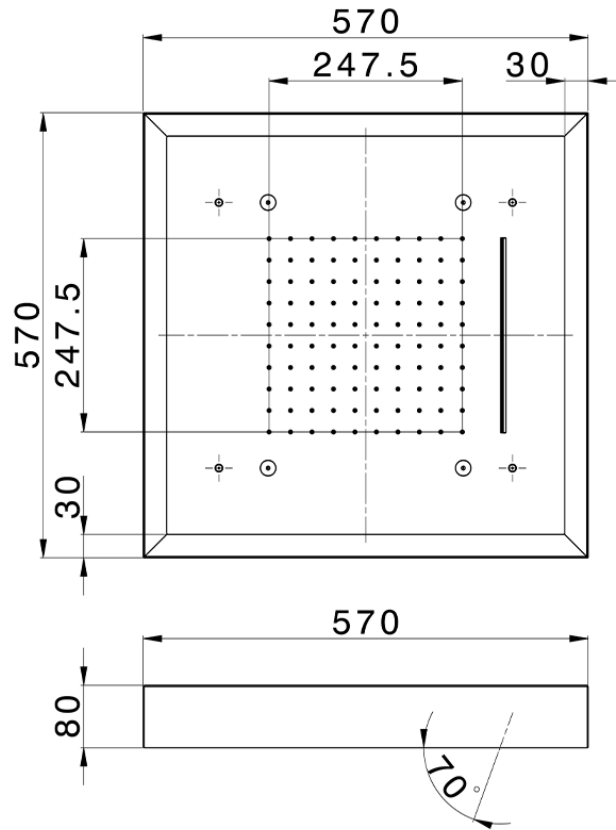

570x570 mm Chromotherapy Ceiling showerhead ZEN\_ZS1C0165

ZS1C0165

<https://en.huberitalia.com/570x570-mm-chromotherapy-ceiling-showerhead-zen-zs1c0165>

2026-05-01