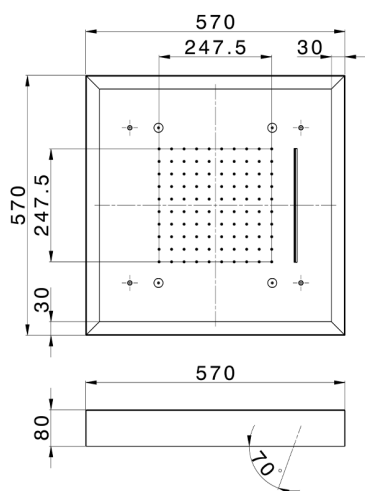

## 570x570 mm Chromotherapy Ceiling showerhead ZEN\_ZS1C0165

MODEL **ZS1C0165**

570x570 mm Chromotherapy Ceiling showerhead, with white cover, rain, spraying, functions, waterfall, chromotherapy functions, concealed push-button panel, Stainless Steel