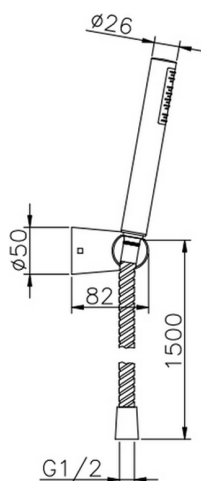

Shower set SHOWER_SS018230

MODEL **SS018230**

Shower set, Wall mounted adjustable handshower bracket, ABS 26 mm one spray handshower, 150 cm Brass flexible hose

AVAILABLE FINISHINGS

CHARACTERISTICS

2026-04-28