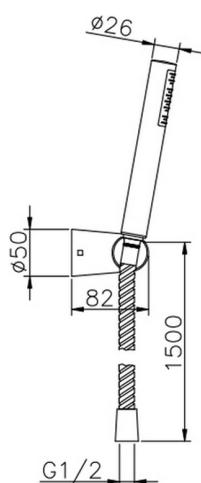

Shower set SHOWER_SS018230

MODEL **SS018230**

Shower set, Wall mounted adjustable handshower bracket, ABS 26 mm one spray handshower, 150 cm Brass flexible hose

AVAILABLE FINISHINGS

CHARACTERISTICS

2026-04-07