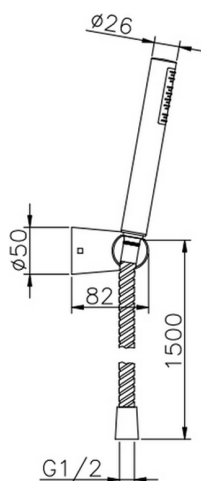

Shower set SHOWER_SS018230

MODEL **SS018230**

Shower set, Wall mounted adjustable handshower bracket, ABS 26 mm one spray handshower, 150 cm Brass flexible hose

AVAILABLE FINISHINGS

CHARACTERISTICS

2026-05-19