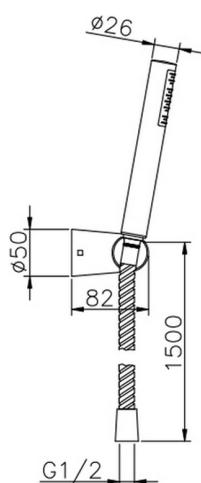

Shower set SHOWER_SS018230

MODEL **SS018230**

Shower set, Wall mounted adjustable handshower bracket, ABS 26 mm one spray handshower, 150 cm Brass flexible hose

AVAILABLE FINISHINGS

CHARACTERISTICS

2026-06-29