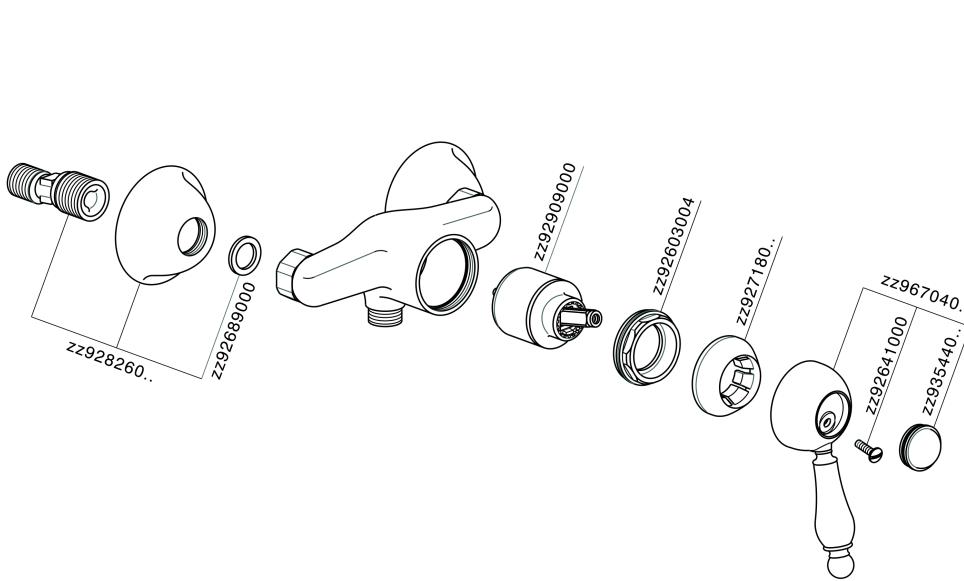

## Single lever shower mixer CROISSETTE\_CM000440

CM000440

<https://en.huberitalia.com/single-lever-shower-mixer-croisette-cm000440>

2026-06-15